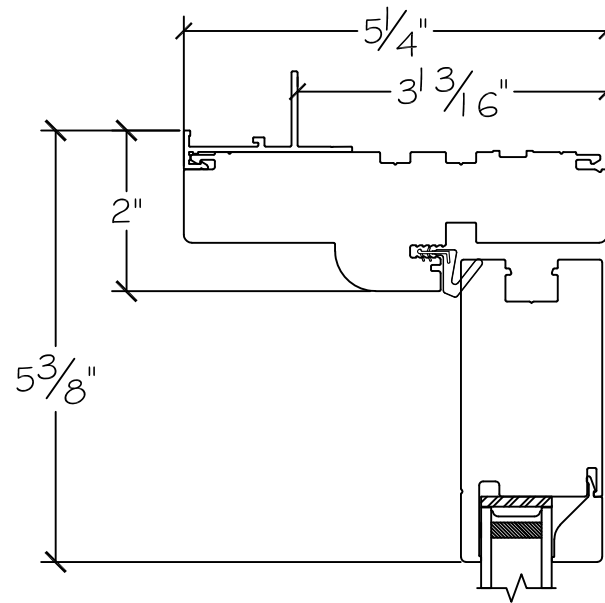

Project:	File name: 3750 Swing Door Section View - Inswing SL-DD HL-SL 1.375 inch Nail-fin	Date: 20180830
Notes:	Layout: Horizontal Section View	Drawn by: J Johnson

French Door Hinge

Exterior

Interior

Inswing

Project:

File name: 3750 Swing Door Section View - Inswing SL-DD HL-SL 1.375 inch Nail-fin

Date: 20180830

Notes:

Layout: Vertical Section View

Drawn by: J Johnson