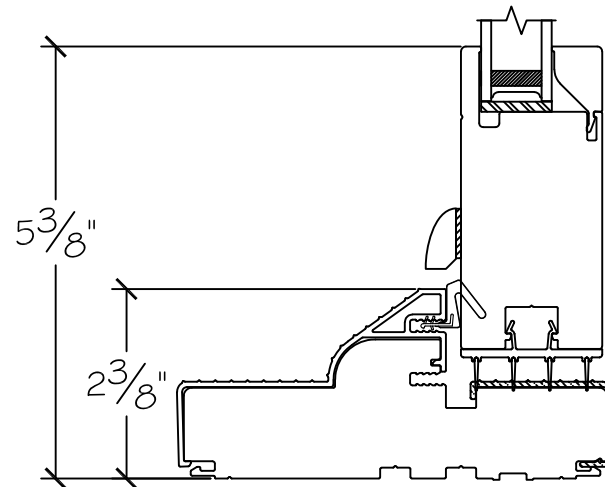

Project:	File name: 3750 Swing Door Section View - Inswing SL-DD HL-SL 1.375 inch Nail-fin	Date: 20180830
Notes:	Layout: Horizontal Section View	Drawn by: J Johnson

French Door Hinge

Exterior

Interior

Inswing

Project:

File name: 3750 Swing Door Section View - Inswing SL-DD HL-SL 1.375 inch Nail-fin

Date: 20180830

Notes:

Layout: Vertical Section View

Drawn by: J Johnson