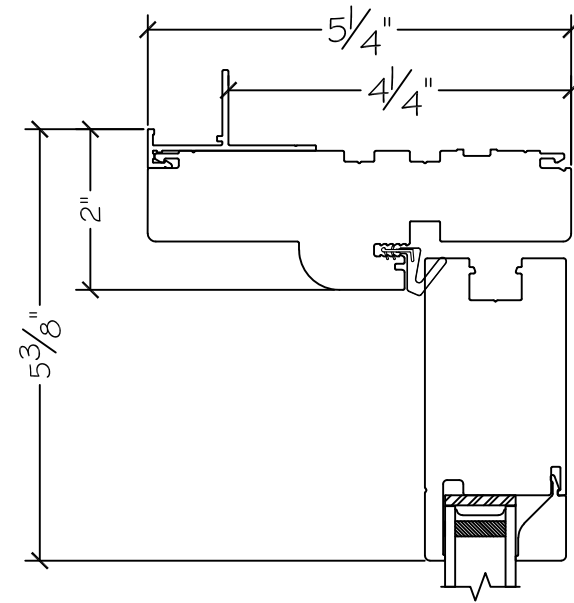

| | | |
|----------|---|---------------------|
| Project: | File name: 3750 Swing Door Section View - Inswing SL-DD HL-SL 1 inch Nail-fin | Date: 20180906 |
| Notes: | Layout: Horizontal Section View | Drawn by: J Johnson |

French Door Hinge

Exterior

Interior

Inswing

450 Delta Ave
Brea, Ca 92821
(714) 385-1202

Notice: This document contains information proprietary to and is protected by copyright of Win-Dor Inc. and shall not be copied, disclosed to others, or used for any purpose other than that for which it is given, without the written permission of Win-Dor Inc.

Project:

File name: 3750 Swing Door Section View - Inswing SL-DD HL-SL 1 inch Nail-fin

Date: 20180906

Notes:

Layout: Vertical Section View

Drawn by: J Johnson