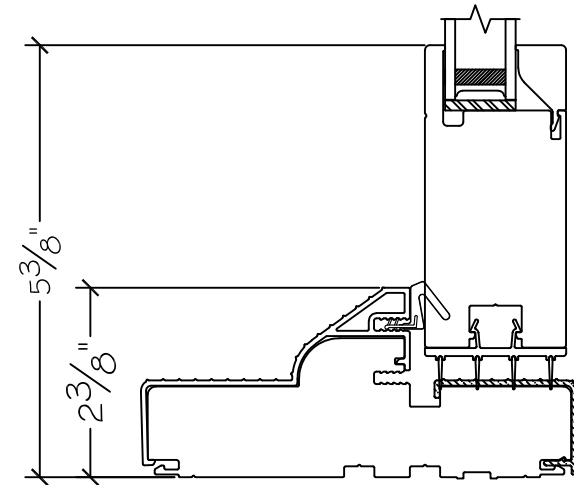

| | | |
|----------|---|---------------------|
| Project: | File name: 3750 Swing Door Section View - Inswing SL-DD HL-SL 1 inch Nail-fin | Date: 20180906 |
| Notes: | Layout: Horizontal Section View | Drawn by: J Johnson |

French Door Hinge

Exterior

Interior

Inswing

450 Delta Ave
Brea, Ca 92821
(714) 385-1202

Notice: This document contains information proprietary to and is protected by copyright of Win-Dor Inc. and shall not be copied, disclosed to others, or used for any purpose other than that for which it is given, without the written permission of Win-Dor Inc.

Project:

File name: 3750 Swing Door Section View - Inswing SL-DD HL-SL 1 inch Nail-fin

Date: 20180906

Notes:

Layout: Vertical Section View

Drawn by: J Johnson