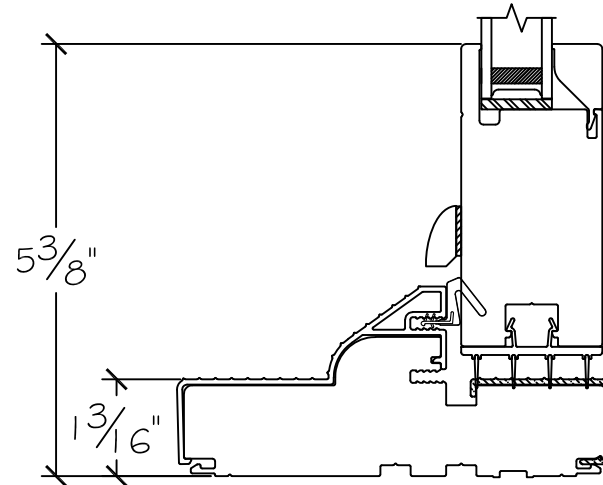

Interior

Inswing

450 Delta Ave
Brea, Ca 92821
(714) 385-1202

Notice: This document contains information proprietary to and is protected by copyright of Win-Dor Inc. and shall not be copied, disclosed to others, or used for any purpose other than that for which it is given, without the written permission of Win-Dor Inc.

Project:	File name: 3750 Swing Door Section View - Inswing SL-DD HL 1.375 inch Nail-fin	Date: 20180830
Notes:	Layout: Vertical Section View	Drawn by: J Johnson