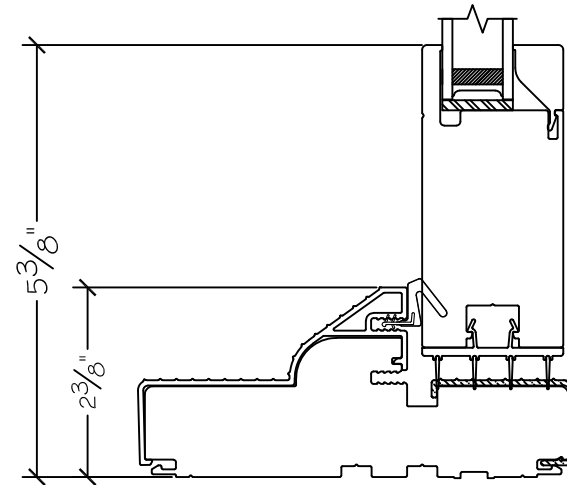

Interior

Inswing

450 Delta Ave
Brea, Ca 92821
(714) 385-1202

Notice: This document contains information proprietary to and is protected by copyright of Win-Dor Inc. and shall not be copied, disclosed to others, or used for any purpose other than that for which it is given, without the written permission of Win-Dor Inc.

Project:	File name: 3750 Swing Door Section View - Inswing SL-DD HL 1 inch Nail-fin	Date: 20180829
Notes:	Layout: Vertical Section View	Drawn by: J Johnson