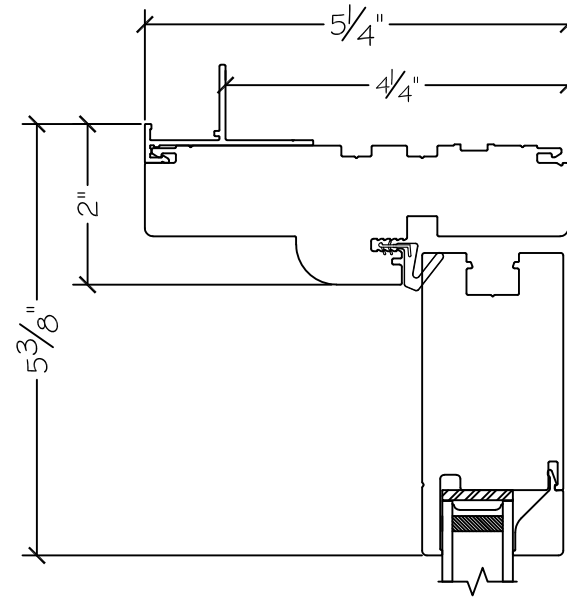

French Door Hinge

Exterior

Interior