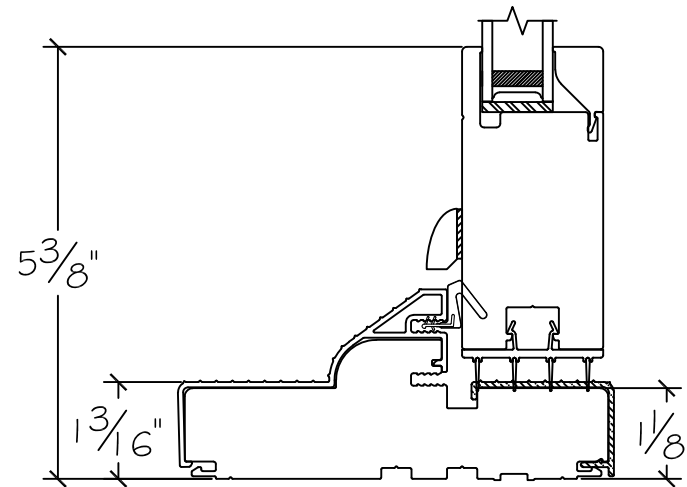

Inswing

450 Delta Ave
Brea, Ca 92821
(714) 385-1202

Notice: This document contains information proprietary to and is protected by copyright of Win-Dor Inc. and shall not be copied, disclosed to others, or used for any purpose other than that for which it is given, without the written permission of Win-Dor Inc.

Project:	File name: 3750 Swing Door Section View - Inswing HR-SL 1.375 inch Nail-fin	Date: 20180821
Notes:	Layout: Vertical Section View	Drawn by: J Johnson