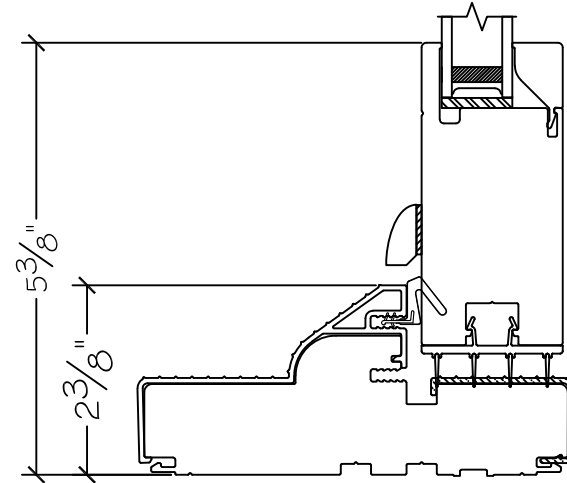

WINDOR
www.windorsystems.com

450 Delta Ave
Brea, Ca 92821
(714) 385-1202

Project:

File name: 3750 Swing Door Section View - Inswing HR-5L 1 inch Nail-fin

Date: 20180829

Notes:

Layout: Horizontal Section View

Drawn by: J Johnson

French Door Hinge

Exterior

Interior

Inswing

450 Delta Ave
Brea, Ca 92821
(714) 385-1202

Notice: This document contains information proprietary to and is protected by copyright of Win-Dor Inc. and shall not be copied, disclosed to others, or used for any purpose other than that for which it is given, without the written permission of Win-Dor Inc.