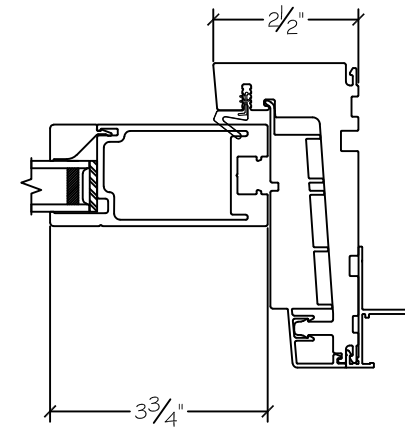

Notice: This document contains information proprietary to and is protected by copyright of Win-Dor Inc. and shall not be copied, disclosed to others, or used for any purpose other than that for which it is given, without the written permission of Win-Dor Inc.

WINDOR
www.windorsystems.com

450 Delta Ave
Brea, Ca 92821
(714) 385-1202

Project:

File name: 3750 Swing Door Section View - Inswing HR-5L 1 inch Nail-fin

Date: 20180829

Notes:

Layout: Horizontal Section View

Drawn by: J Johnson