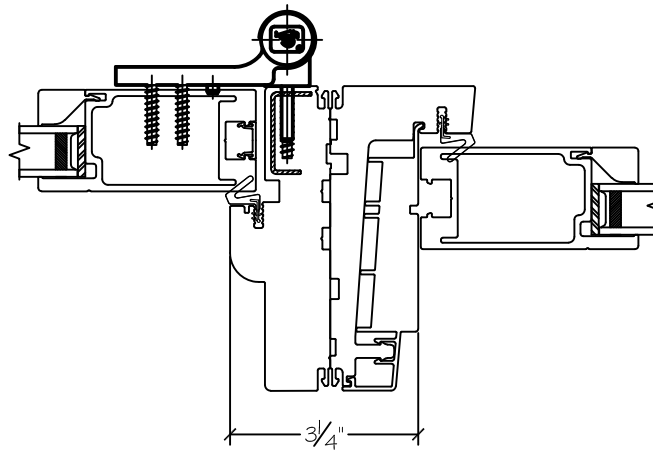

Interior

Exterior