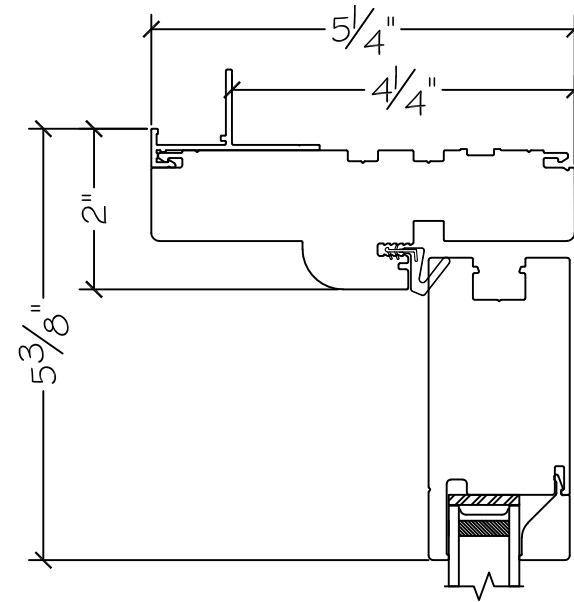

WINDOR
www.windorsystems.com

450 Delta Ave
Brea, Ca 92821
(714) 385-1202

Project:

File name: 3750 Swing Door Section View - Inswing HR-5L 1 inch Nail-fin

Date: 20180829

Notes:

Layout: Horizontal Section View

Drawn by: J Johnson

French Door Hinge

Exterior

Interior

Inswing

450 Delta Ave
Brea, Ca 92821
(714) 385-1202

Notice: This document contains information proprietary to and is protected by copyright of Win-Dor Inc. and shall not be copied, disclosed to others, or used for any purpose other than that for which it is given, without the written permission of Win-Dor Inc.

Project:	File name: 3750 Swing Door Section View - Inswing HR-SL 1 inch Nail-fin	Date: 20180829
Notes:	Layout: Vertical Section View	Drawn by: J Johnson