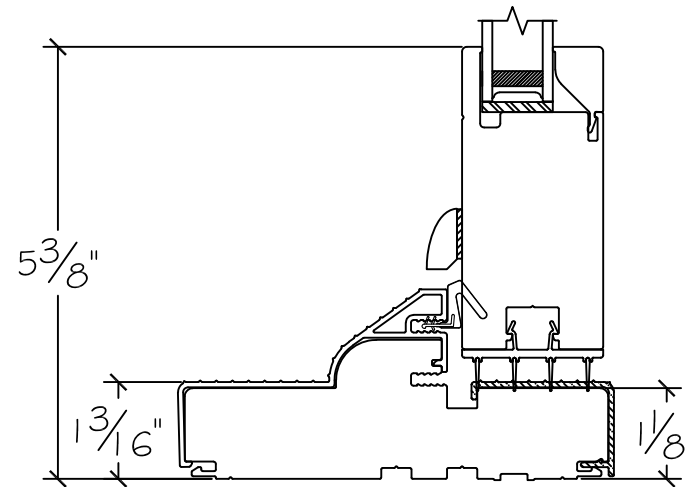

Inswing

450 Delta Ave
Brea, Ca 92821
(714) 385-1202

Notice: This document contains information proprietary to and is protected by copyright of Win-Dor Inc. and shall not be copied, disclosed to others, or used for any purpose other than that for which it is given, without the written permission of Win-Dor Inc.

Project:	File name: 3750 Swing Door Section View - Inswing HR 1.375 inch Nail-fin	Date: 20180821
Notes:	Layout: Vertical Section View	Drawn by: J Johnson