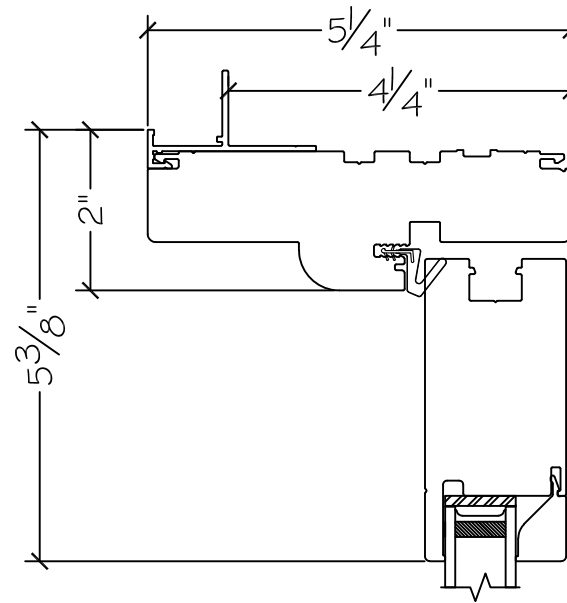

French Door Hinge

Exterior

Interior