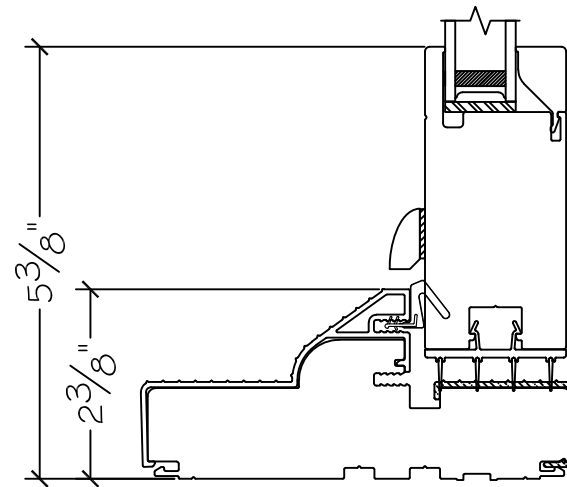

Inswing

450 Delta Ave
Brea, Ca 92821
(714) 385-1202

Notice: This document contains information proprietary to and is protected by copyright of Win-Dor Inc. and shall not be copied, disclosed to others, or used for any purpose other than that for which it is given, without the written permission of Win-Dor Inc.

Project:	File name: 3750 Swing Door Section View - Inswing HR 1 inch Nail-fin	Date: 20180821
Notes:	Layout: Vertical Section View	Drawn by: J Johnson