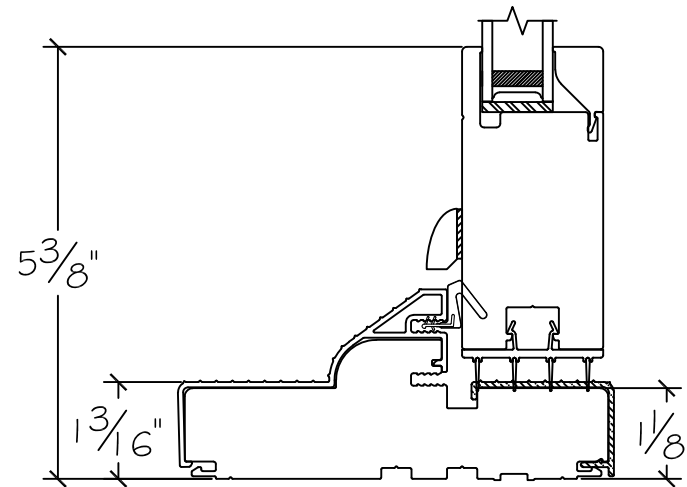

Inswing

450 Delta Ave
Brea, Ca 92821
(714) 385-1202

Notice: This document contains information proprietary to and is protected by copyright of Win-Dor Inc. and shall not be copied, disclosed to others, or used for any purpose other than that for which it is given, without the written permission of Win-Dor Inc.

Project:

File name: 3750 Swing Door Section View - Inswing HL-SL 1.375 inch Nail-fin

Date: 20180821

Notes:

Layout: Vertical Section View

Drawn by: J Johnson