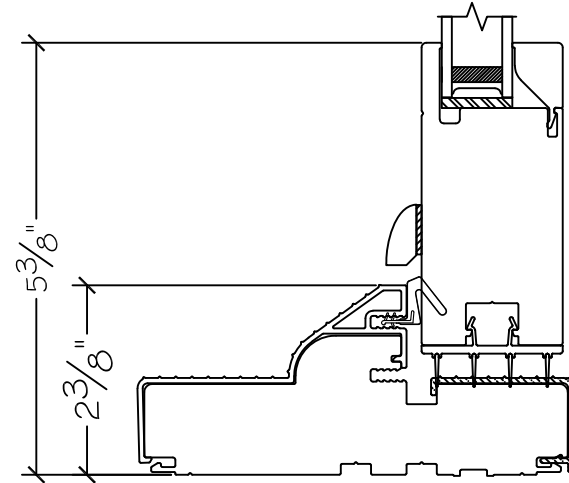

Inswing

Notice: This document contains information proprietary to and is protected by copyright of Win-Dor Inc. and shall not be copied, disclosed to others, or used for any purpose other than that for which it is given, without the written permission of Win-Dor Inc.

450 Delta Ave
Brea, Ca 92821
(714) 385-1202

Project:

File name: 3750 Swing Door Section View - Inswing HL-SL 1 inch Nail-fin

Date: 20180829

Notes:

Layout: Vertical Section View

Drawn by: J Johnson