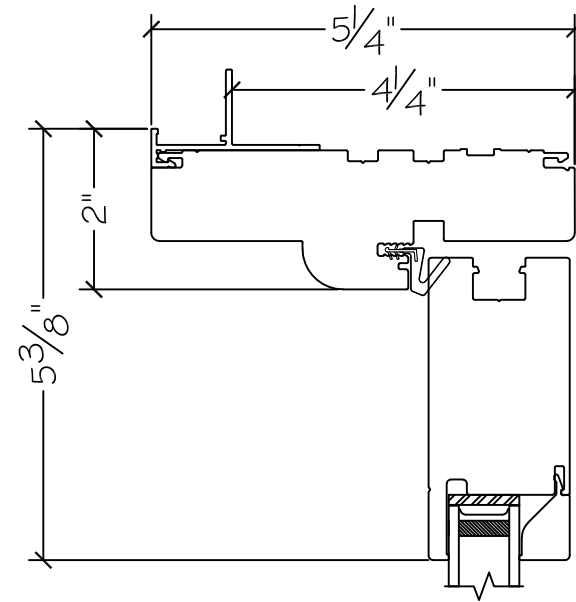

French Door Hinge

Exterior

Interior