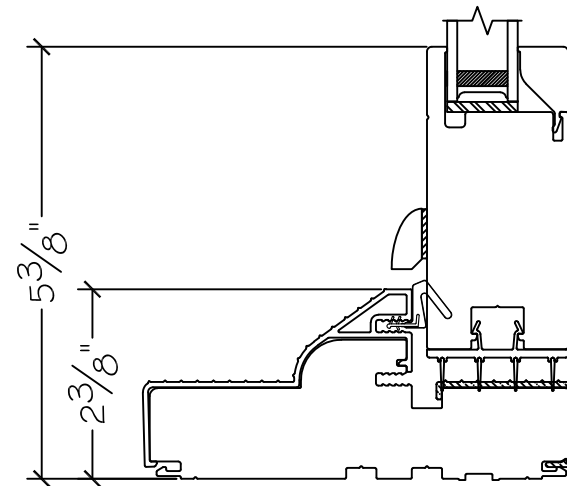

Interior

Inswing

450 Delta Ave
Brea, Ca 92821
(714) 385-1202

Notice: This document contains information proprietary to and is protected by copyright of Win-Dor Inc. and shall not be copied, disclosed to others, or used for any purpose other than that for which it is given, without the written permission of Win-Dor Inc.

Project:	File name: 3750 Swing Door Section View - Inswing HL 1 inch Nail-fin	Date: 20180821
Notes:	Layout: Vertical Section View	Drawn by: J Johnson