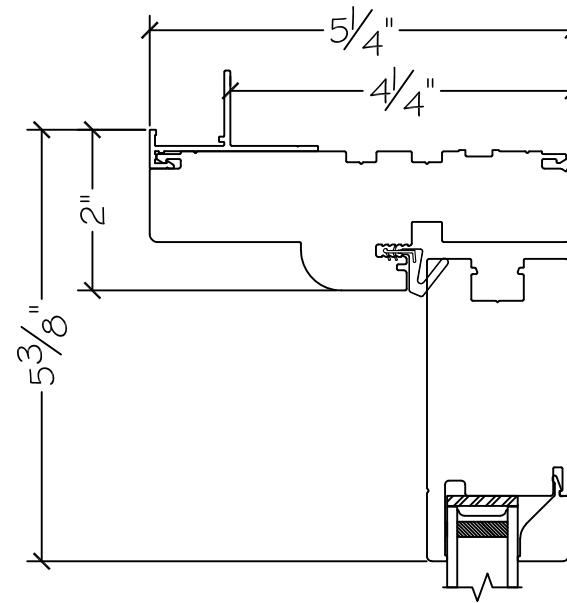

French Door Hinge

Exterior