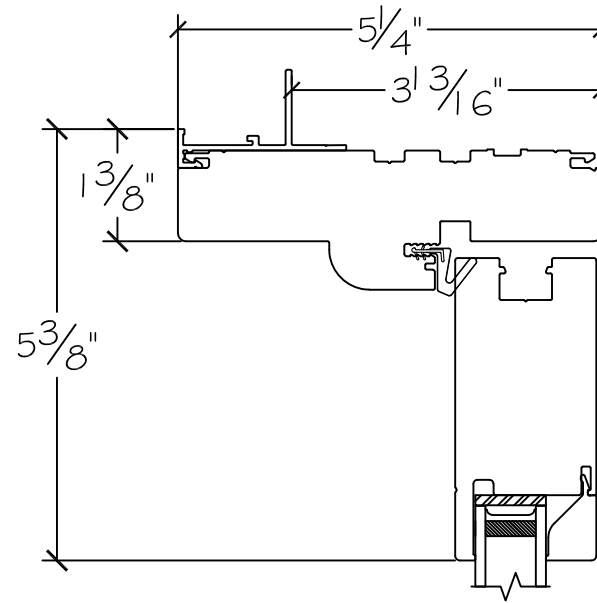

Project:	File name: 3750 Swing Door Section View - Inswing DD HR-SL I.375 inch Nail-fin	Date: 20180829
Notes:	Layout: Horizontal Section View	Drawn by: J Johnson

French Door Hinge

Exterior

Interior

Inswing

Project:	File name: 3750 Swing Door Section View - Inswing DD HR-SL 1.375 inch Nail-fin	Date: 20180829
Notes:	Layout: Vertical Section View	Drawn by: J Johnson