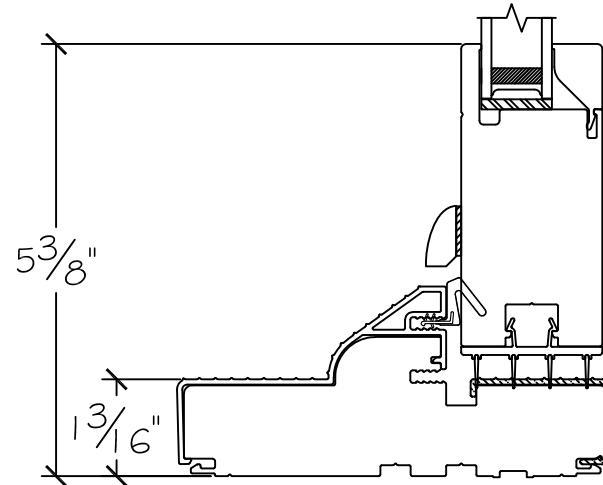

Project:	File name: 3750 Swing Door Section View - Inswing DD HR-SL I.375 inch Nail-fin	Date: 20180829
Notes:	Layout: Horizontal Section View	Drawn by: J Johnson

French Door Hinge

Exterior

Interior

Inswing

Project:	File name: 3750 Swing Door Section View - Inswing DD HR-SL 1.375 inch Nail-fin	Date: 20180829
Notes:	Layout: Vertical Section View	Drawn by: J Johnson