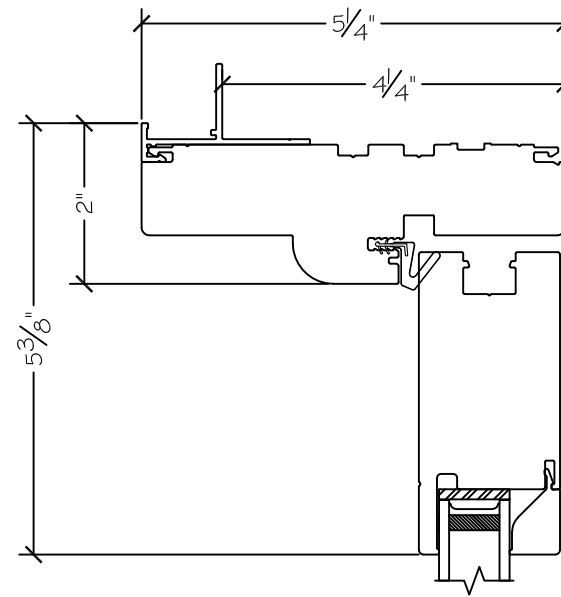

French Door Hinge

Exterior

Interior