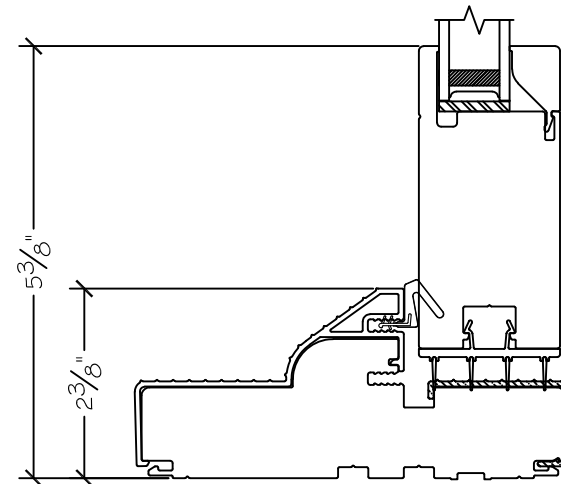

Interior

Inswing

450 Delta Ave
Brea, Ca 92821
(714) 385-1202

Notice: This document contains information proprietary to and is protected by copyright of Win-Dor Inc. and shall not be copied, disclosed to others, or used for any purpose other than that for which it is given, without the written permission of Win-Dor Inc.

Project:

File name: 3750 Swing Door Section View - Inswing DD HR-SL 1 Inch Nail-fin

Date: 20180906

Notes:

Layout: Vertical Section View

Drawn by: J Johnson