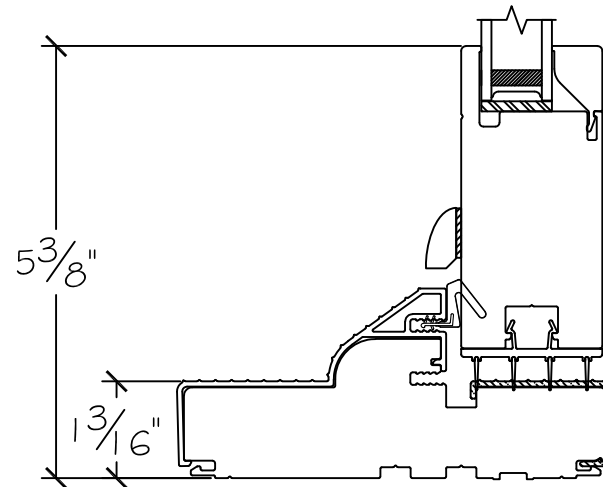

Interior

Inswing

450 Delta Ave
Brea, Ca 92821
(714) 385-1202

Notice: This document contains information proprietary to and is protected by copyright of Win-Dor Inc. and shall not be copied, disclosed to others, or used for any purpose other than that for which it is given, without the written permission of Win-Dor Inc.

Project:

File name: 3750 Swing Door Section View - Inswing DD HR 1.375 inch Nail-fin

Date: 20181008

Notes:

Layout: Vertical Section View

Drawn by: J Johnson