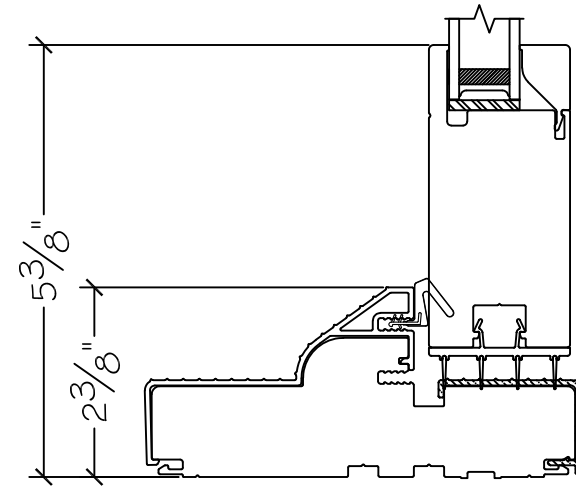

450 Delta Ave
Brea, Ca 92821
(714) 385-1202

Project:	File name: 3750 Swing Door Section View - Inswing DD HR 1 inch Nail-fin	Date: 20180821
Notes:	Layout: Horizontal Section View	Drawn by: J Johnson

French Door Hinge

Exterior

Interior

Inswing

450 Delta Ave
Brea, Ca 92821
(714) 385-1202

Notice: This document contains information proprietary to and is protected by copyright of Win-Dor Inc. and shall not be copied, disclosed to others, or used for any purpose other than that for which it is given, without the written permission of Win-Dor Inc.