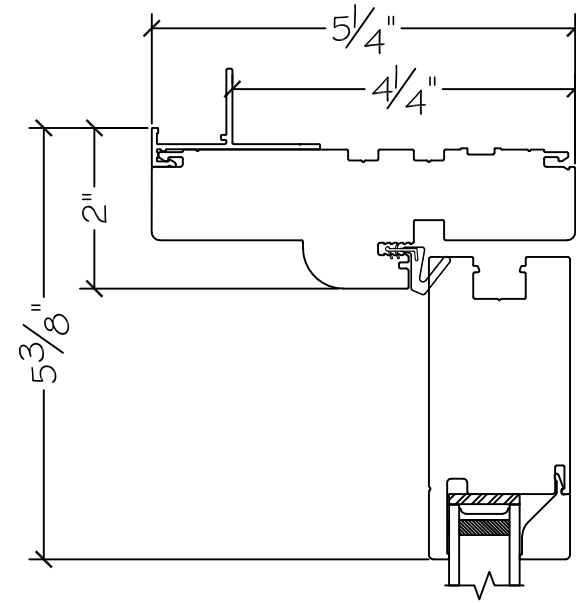

450 Delta Ave
Brea, Ca 92821
(714) 385-1202

Project:	File name: 3750 Swing Door Section View - Inswing DD HR 1 inch Nail-fin	Date: 20180821
Notes:	Layout: Horizontal Section View	Drawn by: J Johnson

French Door Hinge

Project:

File name: 3750 Swing Door Section View - Inswing DD HR 1 inch Nail-fin

Date: 20180821

Notes:

Layout: Vertical Section View

Drawn by: J Johnson