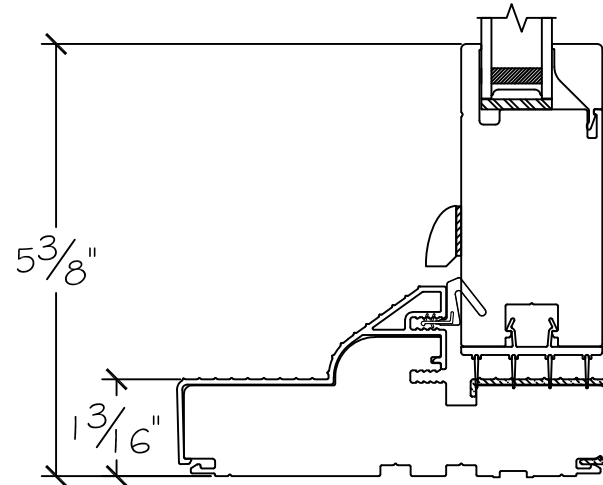

Interior

Inswing

450 Delta Ave
Brea, Ca 92821
(714) 385-1202

Notice: This document contains information proprietary to and is protected by copyright of Win-Dor Inc. and shall not be copied, disclosed to others, or used for any purpose other than that for which it is given, without the written permission of Win-Dor Inc.

Project:	File name: 3750 Swing Door Section View - Inswing DD HL-SL 1.375 inch Nail-fin	Date: 20180822
Notes:	Layout: Vertical Section View	Drawn by: J Johnson