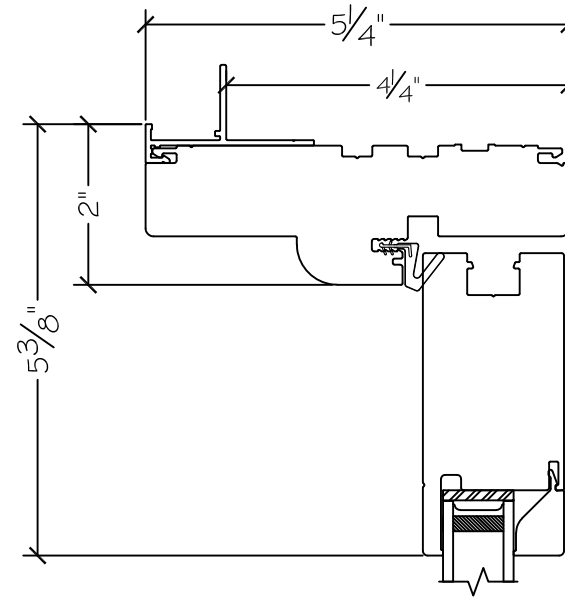

Project:	File name: 3750 Swing Door Section View - Inswing DD HL-SL 1 Inch Nail-fin	Date: 20181008
Notes:	Layout: Horizontal Section View	Drawn by: J Johnson

French Door Hinge

Exterior

Interior

Inswing

450 Delta Ave
Brea, Ca 92821
(714) 385-1202

Project:

File name: 3750 Swing Door Section View - Inswing DD HL-SL 1 Inch Nail-fin

Date: 20181008

Notes:

Layout: Vertical Section View

Drawn by: J Johnson