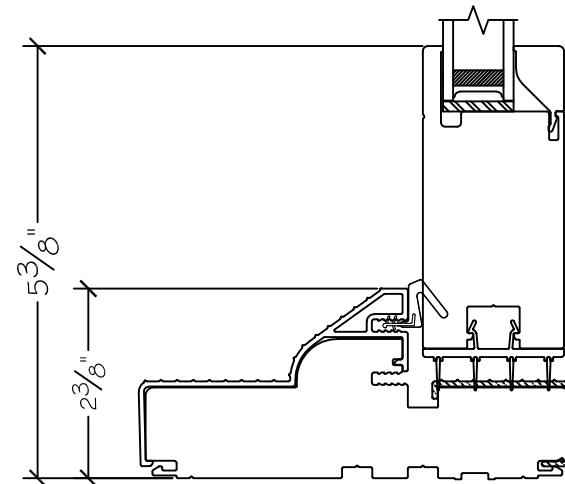

Project:	File name: 3750 Swing Door Section View - Inswing DD HL-SL 1 Inch Nail-fin	Date: 20181008
Notes:	Layout: Horizontal Section View	Drawn by: J Johnson

French Door Hinge

Exterior

Interior

Inswing

450 Delta Ave
Brea, Ca 92821
(714) 385-1202

Project:

File name: 3750 Swing Door Section View - Inswing DD HL-SL 1 Inch Nail-fin

Date: 20181008

Notes:

Layout: Vertical Section View

Drawn by: J Johnson