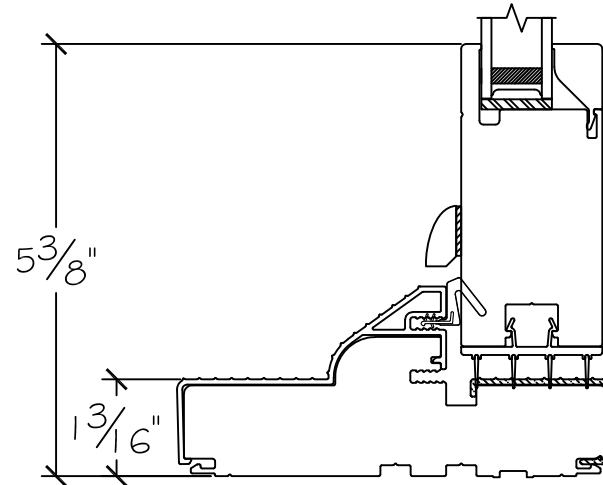

Interior

Inswing

450 Delta Ave
Brea, Ca 92821
(714) 385-1202

Notice: This document contains information proprietary to and is protected by copyright of Win-Dor Inc. and shall not be copied, disclosed to others, or used for any purpose other than that for which it is given, without the written permission of Win-Dor Inc.

Project:	File name: 3750 Swing Door Section View - Inswing DD HL 1.375 inch Nail-fin	Date: 20180906
Notes:	Layout: Vertical Section View	Drawn by: J Johnson