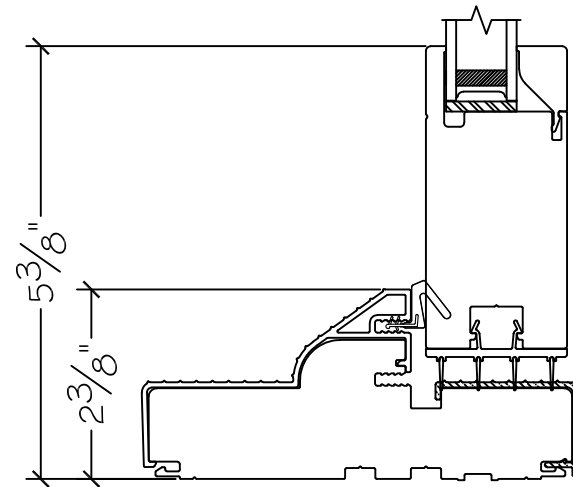

450 Delta Ave
Brea, Ca 92821
(714) 385-1202

Project:	File name: 3750 Swing Door Section View - Inswing DD HL 1 inch Nail-fin	Date: 20181008
Notes:	Layout: Horizontal Section View	Drawn by: J Johnson

French Door Hinge

Exterior

Interior

Inswing

450 Delta Ave
Brea, Ca 92821
(714) 385-1202

Notice: This document contains information proprietary to and is protected by copyright of Win-Dor Inc. and shall not be copied, disclosed to others, or used for any purpose other than that for which it is given, without the written permission of Win-Dor Inc.

Project:	File name: 3750 Swing Door Section View - Inswing DD HL 1 inch Nail-fin	Date: 20180821
Notes:	Layout: Vertical Section View	Drawn by: J Johnson