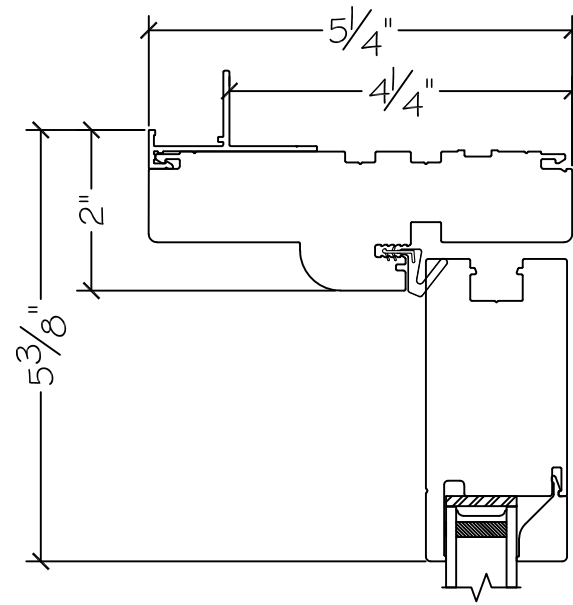

450 Delta Ave
Brea, Ca 92821
(714) 385-1202

Project:	File name: 3750 Swing Door Section View - Inswing DD HL 1 inch Nail-fin	Date: 20181008
Notes:	Layout: Horizontal Section View	Drawn by: J Johnson

French Door Hinge

Project:	File name: 3750 Swing Door Section View - Inswing DD HL 1 inch Nail-fin	Date: 20180821
Notes:	Layout: Vertical Section View	Drawn by: J Johnson