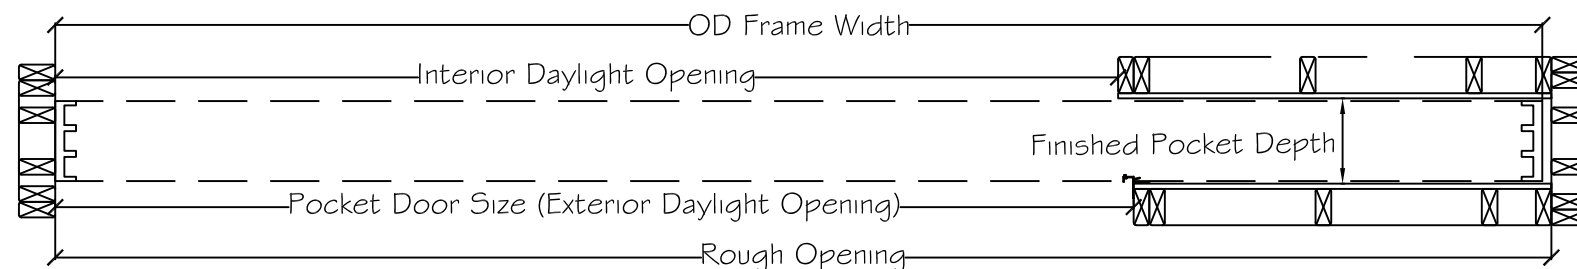

450 Delta Ave
Brea, Ca 92821
(714) 385-1202

WINDOR
www.windorsystems.com

Notice: This document contains information proprietary to and is protected by copyright of Win-Dor Inc. and shall not be copied, disclosed to others, or used for any purpose other than that for which it is given, without the written permission of Win-Dor Inc.

Project:	File name: 3750 Pocket Doors - Section View Standard Size	Date: 20180716
Notes:	Layout: XXXP 15080	Drawn by: J Johnson