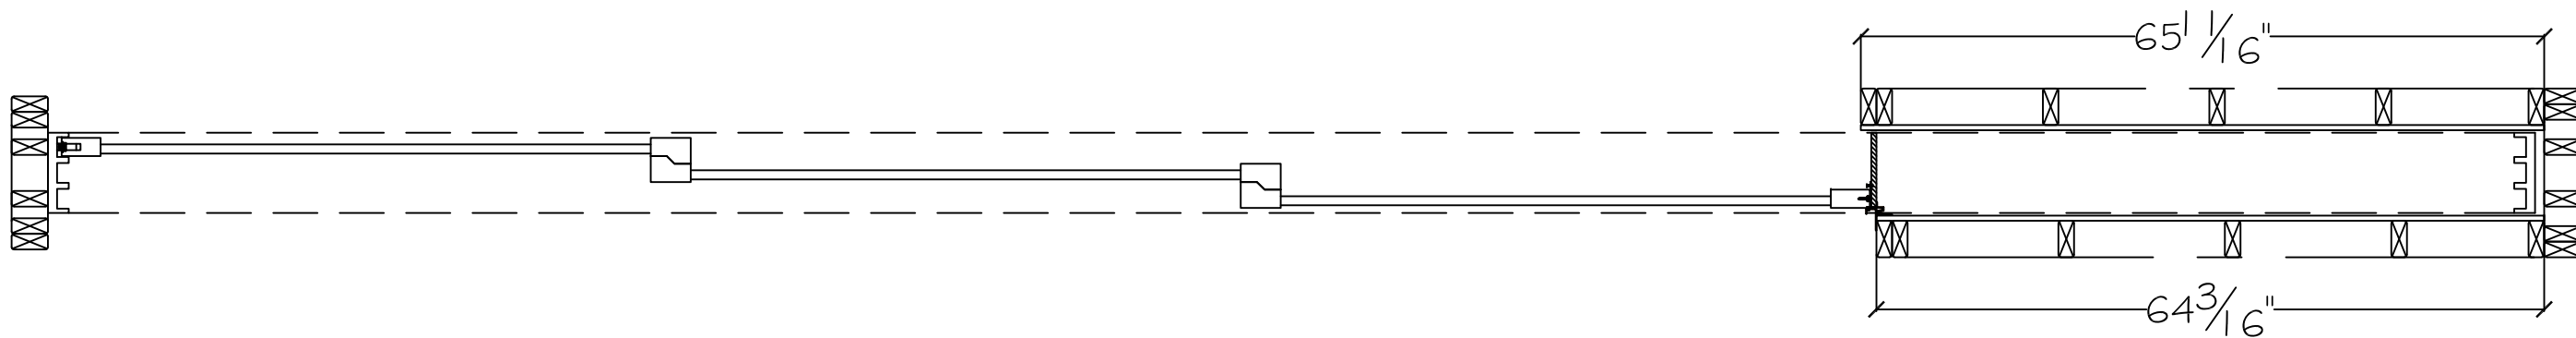

- *Pocket Door Size: 15080
- *Frame Size: 239 1/8" x 95 1/2"
- *Rough Opening: 240" x 96"
- *Panel Size (+/- 1/4"): 60 3/8" x 92 1/2"
- *Net Glass Size (+/- 1/4"): 52 7/8" x 85"
- *Door as viewed from the exterior

450 Delta Ave
Brea, Ca 92821
(714) 385-1202

Standard Panel Size (+/- 1/4"): 60 3/8" x 92 1/2"

Pocket Door Size: 175 13/16"
 Net Vinyl Frame Size (+/- 1/4"): 239 1/8" x 95 1/2"
 Net Panel Size (+/- 1/4"): 60 3/8" x 92 1/2"
 Net Glass Opening (Panel Size less 7 1/2"): 52 7/8" x 85"

*Rough Opening Width: 240"
 *Rough Opening Height: 96"
 *Exterior Daylight Net Opening: 175 13/16"
 *Interior Daylight Net Opening: 172 13/16"
 **Finished Pocket Depth: (see notes) 8 3/16"

*Rough openings and daylight net openings are stud to stud dimensions.
 **Finished Pocket depth is the net finished dimension after drywall or whatever is spec'd for the project.

Project:	File name: 3750 Pocket Doors - Section View Standard Size	Date: 20180716
Notes:	Layout: XXXP 15080	Drawn by: J Johnson