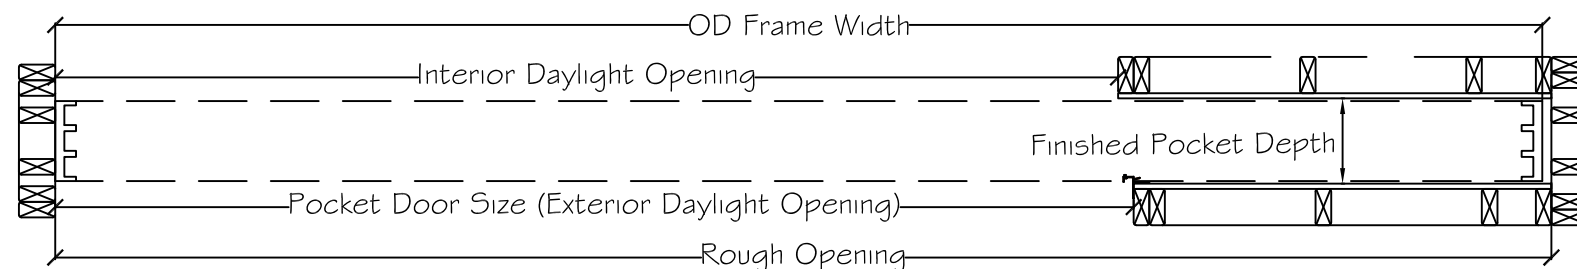

450 Delta Ave  
 Brea, Ca 92821  
 (714) 385-1202

Project:	File name: 3750 Pocket Doors - Standard Size	Date: 20180604
Notes:	Layout: 3750 XXXP 15080	Drawn by: J Johnson

Standard Panel Size (+/- 1/4"): 60 3/8" x 92 1/2"

Pocket Door Size: 175 13/16"  
 Net Vinyl Frame Size (+/- 1/4"): 239 1/8" x 95 1/2"  
 Net Panel Size (+/- 1/4"): 60 3/8" x 92 1/2"  
 Net Glass Opening (Panel Size less 7 1/2"): 52 7/8" x 85"

\*Rough Opening Width: 240"  
 \*Rough Opening Height: 96"  
 \*Exterior Daylight Net Opening: 175 13/16"  
 \*Interior Daylight Net Opening: 172 13/16"  
 \*\*Finished Pocket Depth: (see notes) 8 3/16"

\*Rough openings and daylight net openings are stud to stud dimensions.  
 \*\*Finished Pocket depth is the net finished dimension after drywall or whatever is spec'd for the project.

Please Note: The interior wall should not be installed till after the panels have been installed and adjusted.