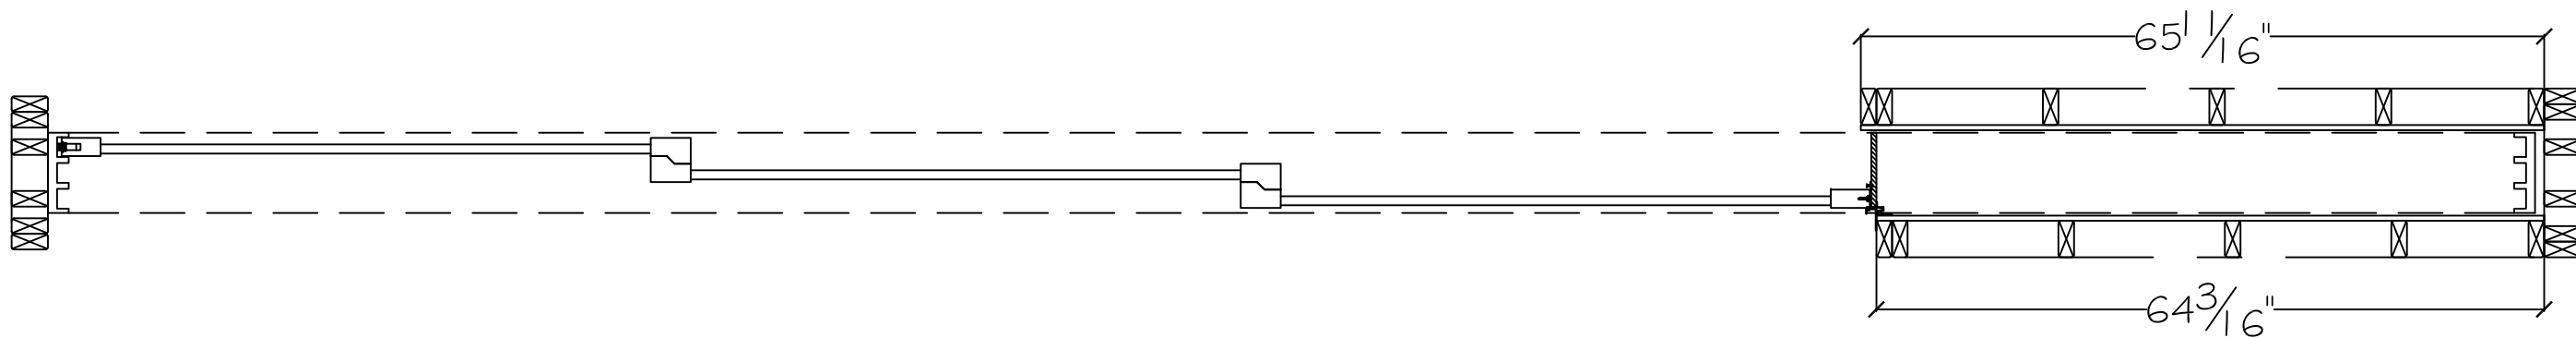

- \* Pocket Door Size: 15080
- \* Frame Size: 239 <sup>1</sup>/<sub>8</sub>" x 95 <sup>1</sup>/<sub>2</sub>"
- \* Rough Opening: 240" x 96"
- \* Panel Size (+/- <sup>1</sup>/<sub>4</sub>" ): 60 <sup>3</sup>/<sub>8</sub>" x 92 <sup>1</sup>/<sub>2</sub>"
- \* Door as viewed from the exterior

450 Delta Ave  
 Brea, Ca 92821  
 (714) 385-1202

Project:	File name: 3750 Pocket Doors - Standard Size	Date: 20180604
Notes:	Layout: 3750 XXXP 15080	Drawn by: J Johnson

Standard Panel Size (+/- 1/4"): 60 3/8" x 92 1/2"

Pocket Door Size: 175 13/16"  
 Net Vinyl Frame Size (+/- 1/4"): 239 1/8" x 95 1/2"  
 Net Panel Size (+/- 1/4"): 60 3/8" x 92 1/2"  
 Net Glass Opening (Panel Size less 7 1/2"): 52 7/8" x 85"

\*Rough Opening Width: 240"  
 \*Rough Opening Height: 96"  
 \*Exterior Daylight Net Opening: 175 13/16"  
 \*Interior Daylight Net Opening: 172 13/16"  
 \*\*Finished Pocket Depth: (see notes) 8 3/16"

Project:	File name: 3750 Pocket Doors - Section View Standard Size	Date: 20180716
Notes:	Layout: XXXP 15080	Drawn by: J Johnson