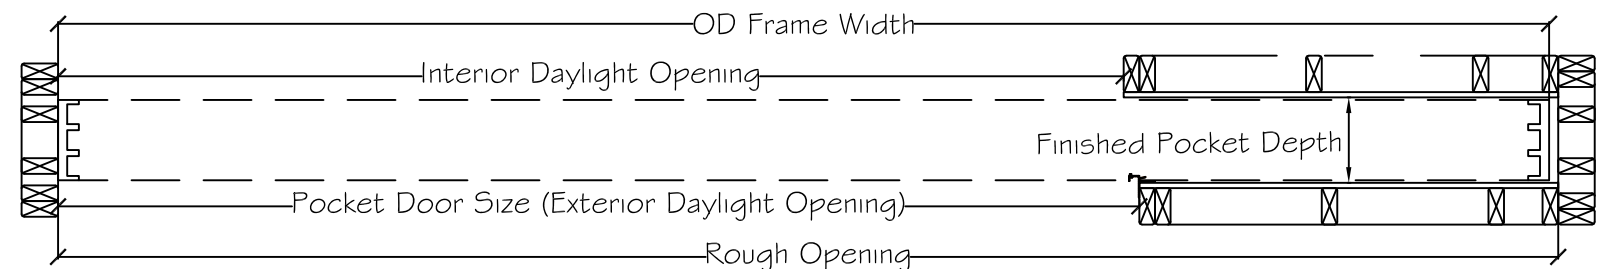

450 Delta Ave  
 Brea, Ca 92821  
 (714) 385-1202

Standard Panel Size (+/- 1/4"): 48 3/8" x 92 1/2"

- Pocket Door Size: 139 13/16"
- Net Vinyl Frame Size (+/- 1/4"): 191 1/8" x 95 1/2"
- Net Panel Size (+/- 1/4"): 48 3/8" x 92 1/2"
- Net Glass Opening (Panel Size less 7 1/2"): 40 7/8" x 85"

- \*Rough Opening Width: 192"
- \*Rough Opening Height: 96"
- \*Exterior Daylight Net Opening: 139 13/16"
- \*Interior Daylight Net Opening: 138 5/16"
- \*\*Finished Pocket Depth: (see notes) 8 3/16"

\*Rough openings and daylight net openings are stud to stud dimensions.

\*\*Finished Pocket depth is the net finished dimension after drywall or whatever is spec'd for the project.

Please Note: The interior wall should not be installed till after the panels have been installed and adjusted.