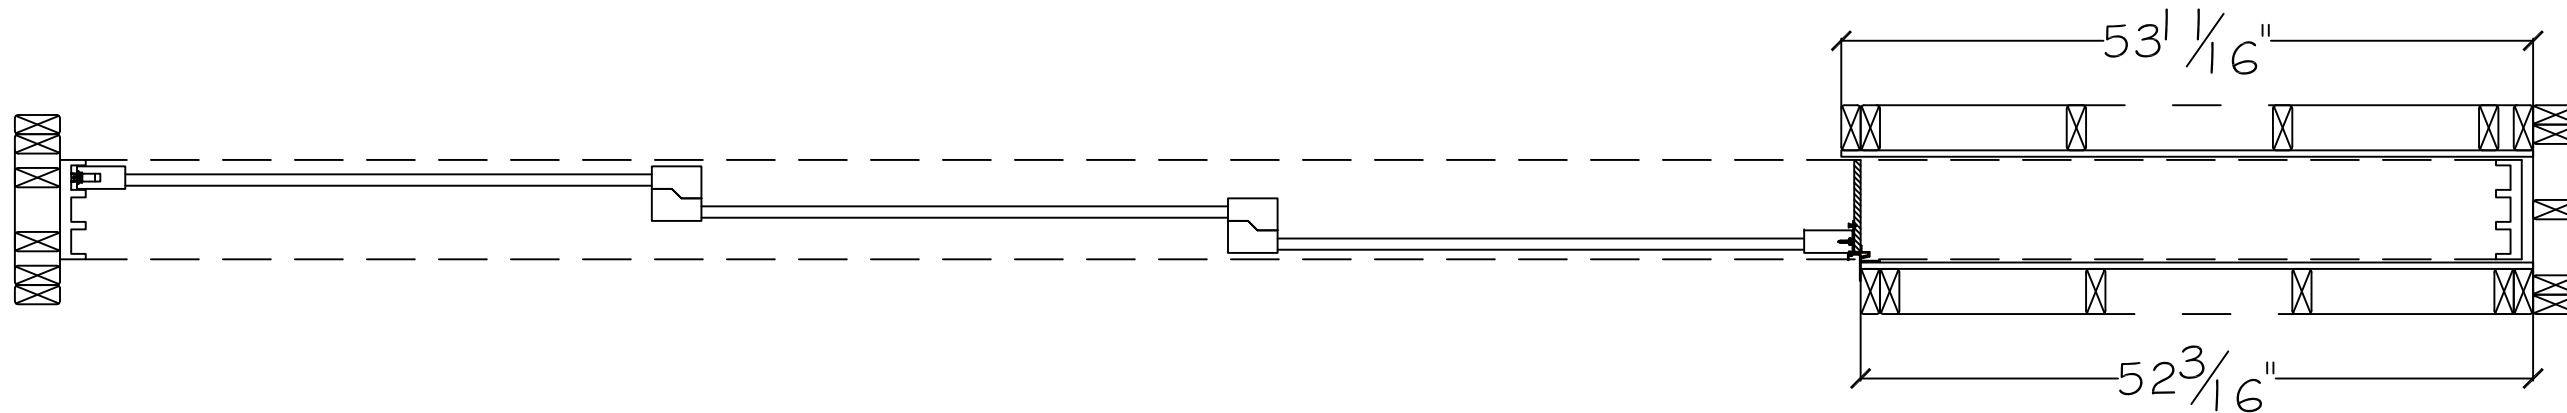

- \*Pocket Door Size: 12080
- \*Frame Size: 19 1/8" x 95 1/2"
- \*Rough Opening: 192" x 96"
- \*Panel Size (+/- 1/4"): 48 3/8" x 92 1/2"
- \*Net Glass Size (+/- 1/4"): 40 7/8" x 85"
- \*Door as viewed from the exterior

450 Delta Ave  
 Brea, Ca 92821  
 (714) 385-1202

Standard Panel Size (+/- 1/4"): 48 3/8" x 92 1/2"

- Pocket Door Size: 139 13/16"
- Net Vinyl Frame Size (+/- 1/4"): 191 1/8" x 95 1/2"
- Net Panel Size (+/- 1/4"): 48 3/8" x 92 1/2"
- Net Glass Opening (Panel Size less 7 1/2"): 40 7/8" x 85"

- \*Rough Opening Width: 192"
- \*Rough Opening Height: 96"
- \*Exterior Daylight Net Opening: 139 13/16"
- \*Interior Daylight Net Opening: 138 5/16"
- \*\*Finished Pocket Depth: (see notes) 8 3/16"

\*Rough openings and daylight net openings are stud to stud dimensions.

Project:	File name: 3750 Pocket Doors - Section View Standard Size	Date: 20180604
Notes:	Layout: XXXP 12080	Drawn by: J Johnson