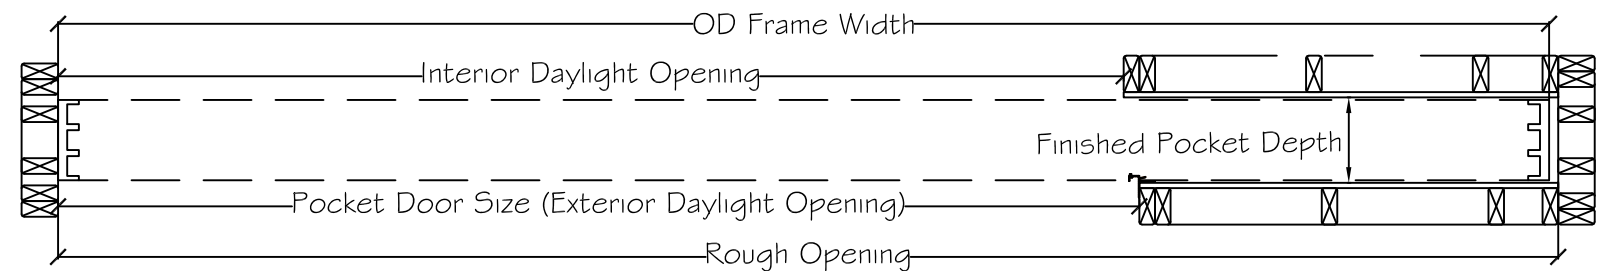

450 Delta Ave
 Brea, Ca 92821
 (714) 385-1202

Standard Panel Size (+/- 1/4"): 48 3/8" x 92 1/2"

Pocket Door Size: 139 13/16"
 Net Vinyl Frame Size (+/- 1/4"): 191 1/8" x 95 1/2"
 Net Panel Size (+/- 1/4"): 48 3/8" x 92 1/2"
 Net Glass Opening (Panel Size less 7 1/2"): 40 7/8" x 85"

*Rough Opening Width: 192"
 *Rough Opening Height: 96"
 *Exterior Daylight Net Opening: 139 13/16"
 *Interior Daylight Net Opening: 138 5/16"
 **Finished Pocket Depth: (see notes) 8 3/16"

*Rough openings and daylight net openings are stud to stud dimensions.
 **Finished Pocket depth is the net finished dimension after drywall or whatever is spec'd for the project.

Please Note: The interior wall should not be installed till after the panels have been installed and adjusted.

Project:	File name: 3750 Pocket Doors - Section View Standard Size	Date: 20180604
Notes:	Layout: XXXP 12080	Drawn by: J Johnson