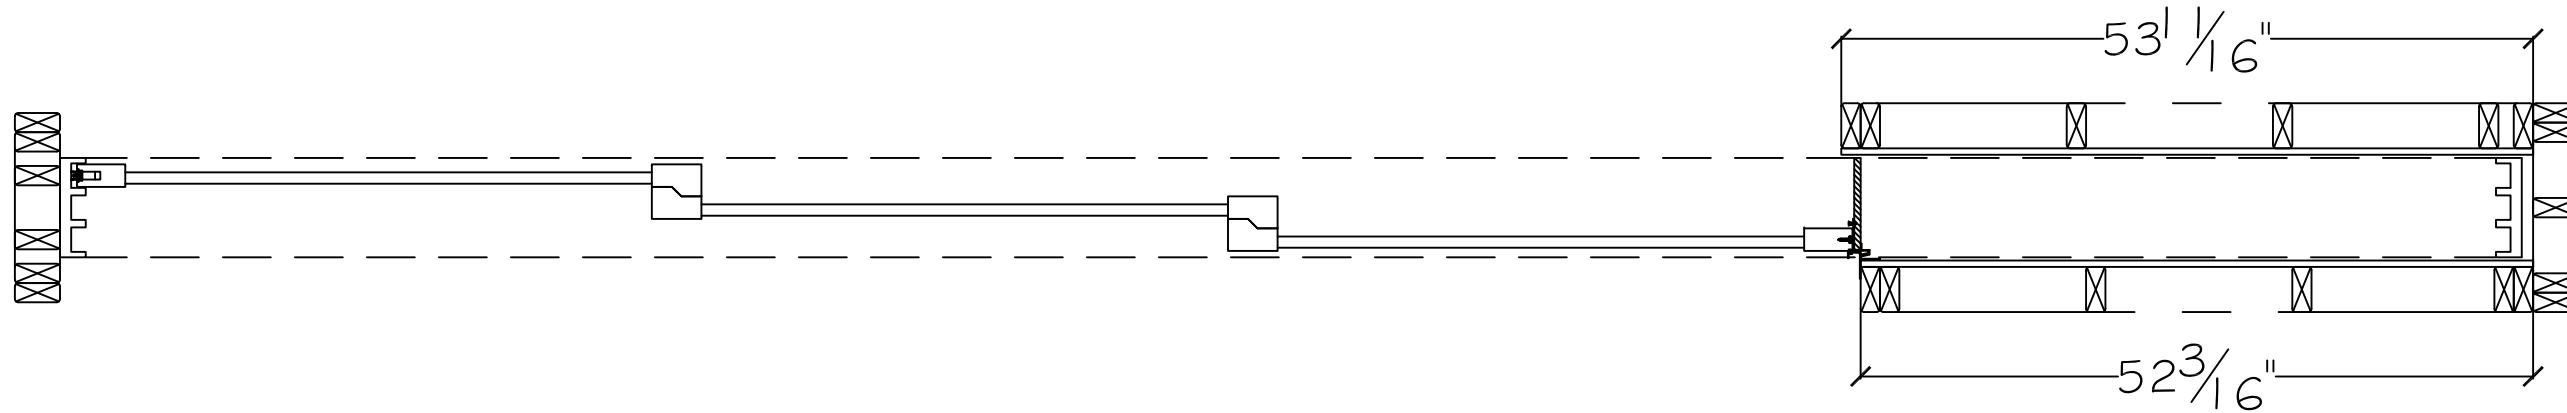

- *Pocket Door Size: 12080
- *Frame Size: 19 1/8" x 95 1/2"
- *Rough Opening: 192" x 96"
- *Panel Size (+/- 1/4"): 48 3/8" x 92 1/2"

Project:	File name: 3750 Pocket Doors - Standard Size	Date: 20180510
Notes:	Layout: 3750 XXXP 12080	Drawn by: J Johnson

450 Delta Ave
 Brea, Ca 92821
 (714) 385-1202

Standard Panel Size (+/- 1/4"): 48 3/8" x 92 1/2"

Pocket Door Size: 139 13/16"
 Net Vinyl Frame Size (+/- 1/4"): 191 1/8" x 95 1/2"
 Net Panel Size (+/- 1/4"): 48 3/8" x 92 1/2"
 Net Glass Opening (Panel Size less 7 1/2"): 40 7/8" x 85"

*Rough Opening Width: 192"
 *Rough Opening Height: 96"
 *Exterior Daylight Net Opening: 139 13/16"
 *Interior Daylight Net Opening: 138 5/16"
 **Finished Pocket Depth: (see notes) 8 3/16"

*Rough openings and daylight net openings are stud to stud dimensions.
 **Finished Pocket depth is the net finished dimension after drywall or whatever is spec'd for the project.