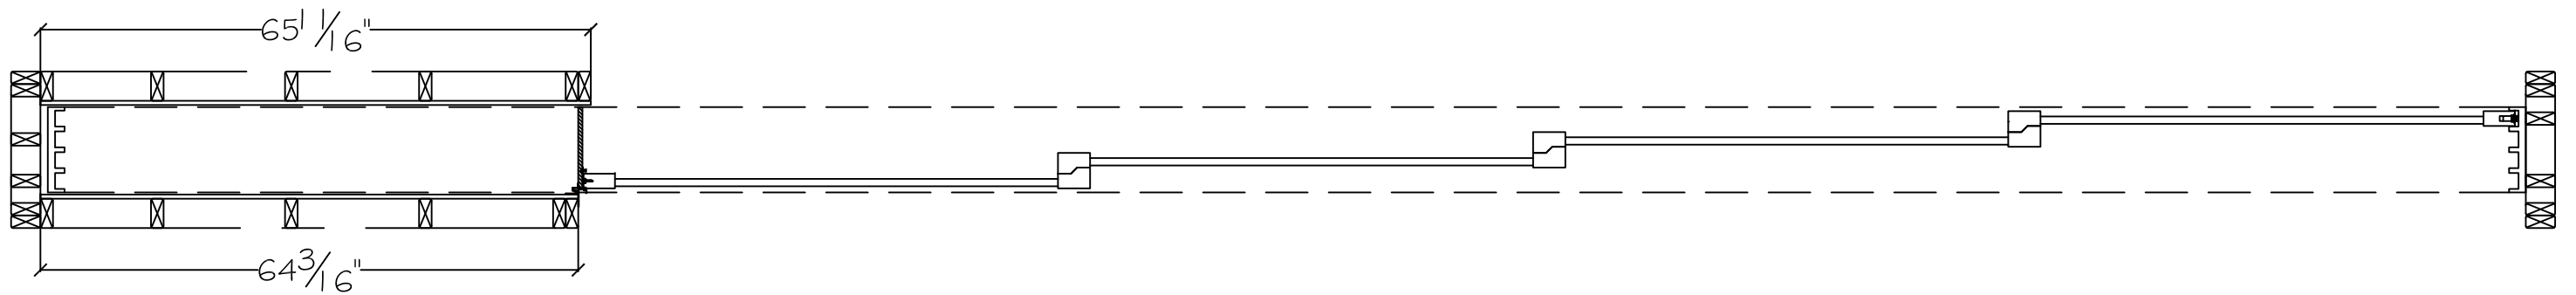

- \*Pocket Door Size: 20080
- \*Frame Size:  $295 \frac{3}{16}$ " x  $95 \frac{1}{2}$ "
- \*Rough Opening:  $296 \frac{1}{16}$ " x 96"
- \*Panel Size (+/-  $\frac{1}{4}$ "):  $60 \frac{3}{8}$ " x  $92 \frac{1}{2}$ "

450 Delta Ave  
 Brea, Ca 92821  
 (714) 385-1202

Standard Panel Size (+/- 1/4"): 60 3/8" x 92 1/2"

- Pocket Door Size: 232 1/2"
- Net Vinyl Frame Size (+/- 1/4"): 295 13/16" x 95 1/2"
- Net Panel Size (+/- 1/4"): 60 3/8" x 92 1/2"
- Net Glass Opening (Panel Size less 7 1/2"): 52 7/8" x 85"

- \*Rough Opening Width: 296 1 1/16"
- \*Rough Opening Height: 96"
- \*Exterior Daylight Net Opening: 232 1/2"
- \*Interior Daylight Net Opening: 231"
- \*\*Finished Pocket Depth: (see notes) 10 1 1/16"