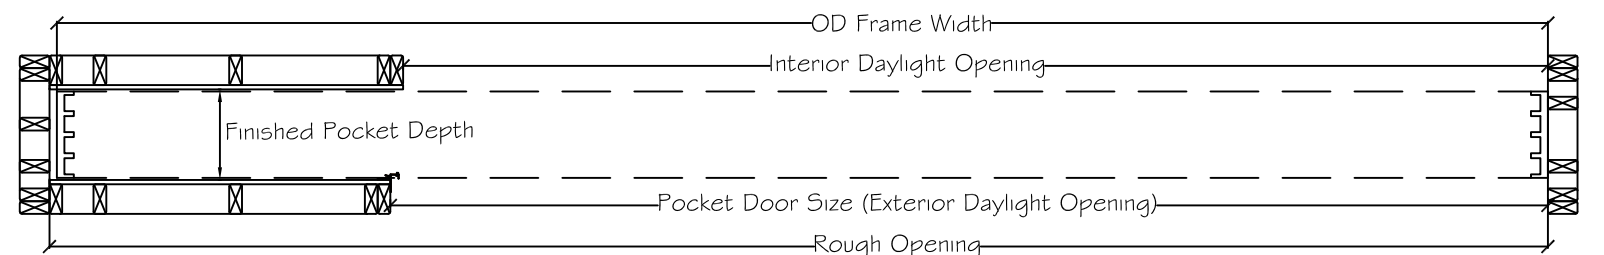

450 Delta Ave  
 Brea, Ca 92821  
 (714) 385-1202

Standard Panel Size (+/- 1/4"): 60 3/8" x 92 1/2"

- Pocket Door Size: 232 1/2"
- Net Vinyl Frame Size (+/- 1/4"): 295 13/16" x 95 1/2"
- Net Panel Size (+/- 1/4"): 60 3/8" x 92 1/2"
- Net Glass Opening (Panel Size less 7 1/2"): 52 7/8" x 85"

- \*Rough Opening Width: 296 1 1/16"
- \*Rough Opening Height: 96"
- \*Exterior Daylight Net Opening: 232 1/2"
- \*Interior Daylight Net Opening: 231"
- \*\*Finished Pocket Depth: (see notes) 10 1 1/16"

\*Rough openings and daylight net openings are stud to stud dimensions.

\*\*Finished Pocket depth is the net finished dimension after drywall or whatever is spec'd for the project.

Please Note: The interior wall should not be installed till after the panels have been installed and adjusted.