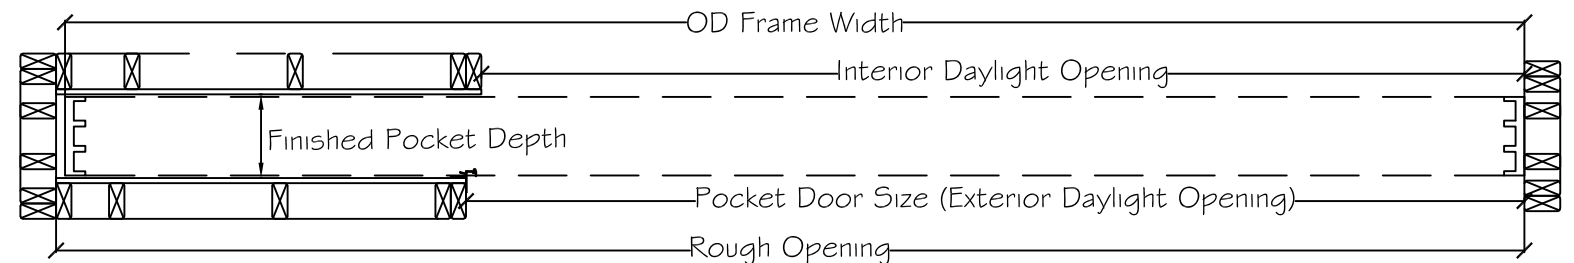

Project:	File name: 3750 Pocket Doors - Section View Standard Size	Date: 20180716
Notes:	Layout: PXXX 15080	Drawn by: J Johnson