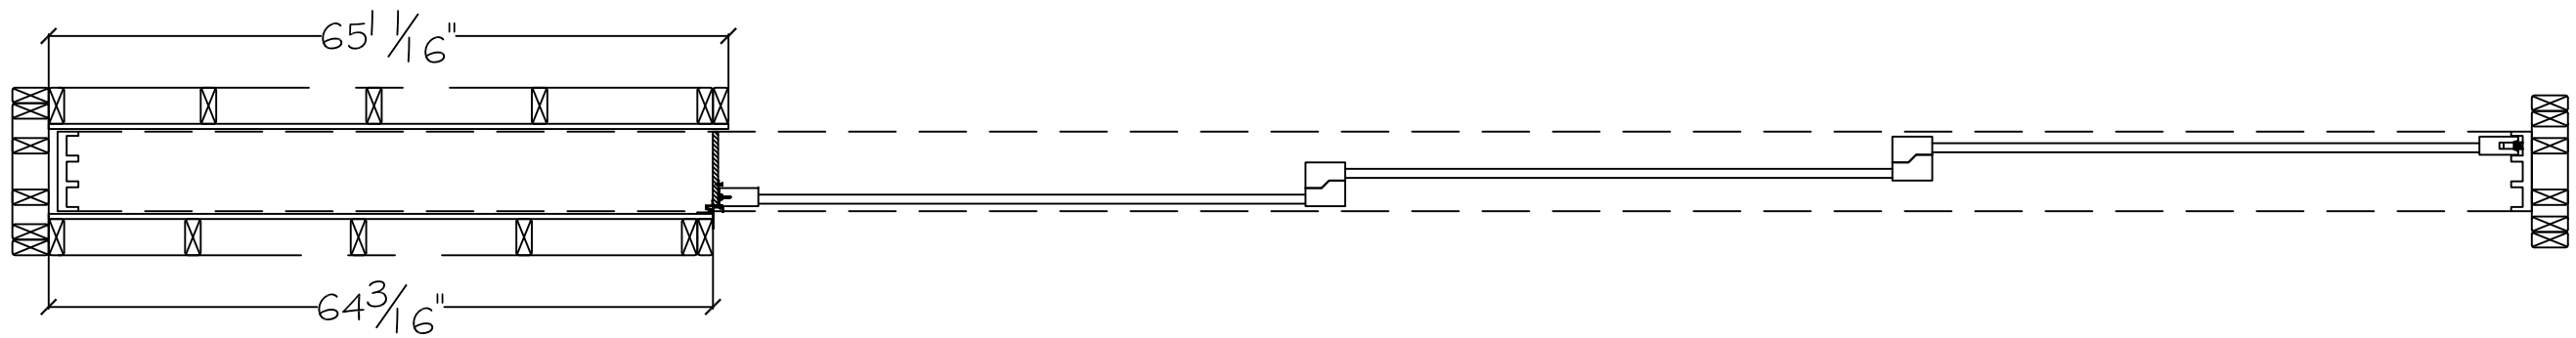

- *Pocket Door Size: 15080
- *Frame Size: 239 ¹/₈" x 95 ¹/₂"
- *Rough Opening: 240" x 96"
- *Panel Size (+/- ¹/₄"): 60 ³/₈" x 92 ¹/₂"

Project:	File name: 3750 Pocket Doors - Standard Size	Date: 20180604
Notes:	Layout: 3750 PXXX 15080	Drawn by: J Johnson

450 Delta Ave
 Brea, Ca 92821
 (714) 385-1202

Standard Panel Size (+/- 1/4"): 60 3/8" x 92 1/2"

Pocket Door Size: 175 13/16"
 Net Vinyl Frame Size (+/- 1/4"): 239 1/8" x 95 1/2"
 Net Panel Size (+/- 1/4"): 60 3/8" x 92 1/2"
 Net Glass Opening (Panel Size less 7 1/2"): 52 7/8" x 85"

*Rough Opening Width: 240"
 *Rough Opening Height: 96"
 *Exterior Daylight Net Opening: 175 13/16"
 *Interior Daylight Net Opening: 172 13/16"
 **Finished Pocket Depth: (see notes) 8 3/16"

*Rough openings and daylight net openings are stud to stud dimensions.
 **Finished Pocket depth is the net finished dimension after drywall or whatever is spec'd for the project.