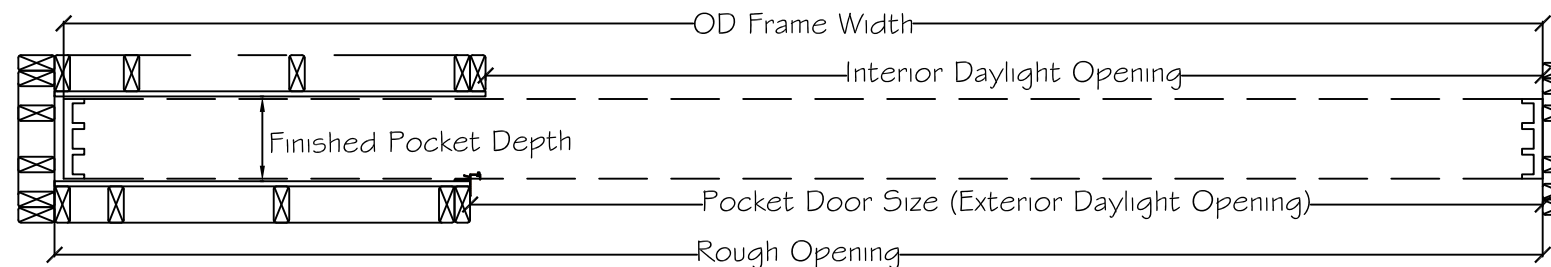

450 Delta Ave  
Brea, Ca 92821  
(714) 385-1202

Standard Panel Size (+/- 1/4"): 48 3/8" x 92 1/2"

- Pocket Door Size: 139 13/16"
- Net Vinyl Frame Size (+/- 1/4"): 191 1/8" x 95 1/2"
- Net Panel Size (+/- 1/4"): 48 3/8" x 92 1/2"
- Net Glass Opening (Panel Size less 7 1/2"): 40 7/8" x 85"

- \*Rough Opening Width: 192"
- \*Rough Opening Height: 96"
- \*Exterior Daylight Net Opening: 139 13/16"
- \*Interior Daylight Net Opening: 138 5/16"
- \*\*Finished Pocket Depth: (see notes) 8 3/16"

\*Rough openings and daylight net openings are stud to stud dimensions.

\*\*Finished Pocket depth is the net finished dimension after drywall or whatever is spec'd for the project.

Please Note: The interior wall should not be installed till after the panels have been installed and adjusted.