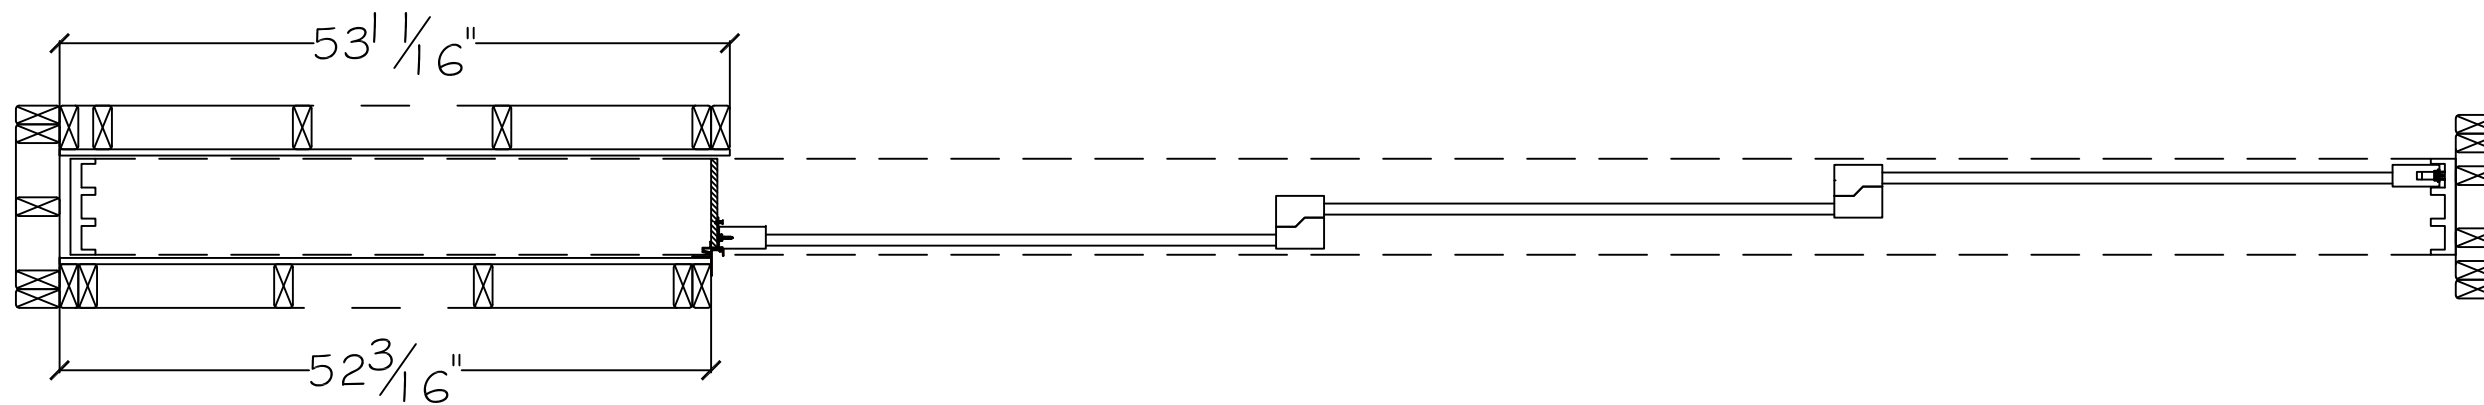

- \*Pocket Door Size: 12080
- \*Frame Size: 19 1/8" x 95 1/2"
- \*Rough Opening: 192" x 96"
- \*Panel Size (+/- 1/4"): 48 3/8" x 92 1/2"

Project:	File name: 3750 Pocket Doors - Standard Size	Date: 20180510
Notes:	Layout: 3750 PXXX 12080	Drawn by: J Johnson

450 Delta Ave  
Brea, Ca 92821  
(714) 385-1202

Standard Panel Size (+/- 1/4"): 48 3/8" x 92 1/2"

- Pocket Door Size: 139 13/16"
- Net Vinyl Frame Size (+/- 1/4"): 191 1/8" x 95 1/2"
- Net Panel Size (+/- 1/4"): 48 3/8" x 92 1/2"
- Net Glass Opening (Panel Size less 7 1/2"): 40 7/8" x 85"

- \*Rough Opening Width: 192"
- \*Rough Opening Height: 96"
- \*Exterior Daylight Net Opening: 139 13/16"
- \*Interior Daylight Net Opening: 138 5/16"
- \*\*Finished Pocket Depth: (see notes) 8 3/16"

\*Rough openings and daylight net openings are stud to stud dimensions.

Project:	File name: 3750 Pocket Doors - Section View Standard Size	Date: 20180604
Notes:	Layout: PXXX 12080	Drawn by: J Johnson