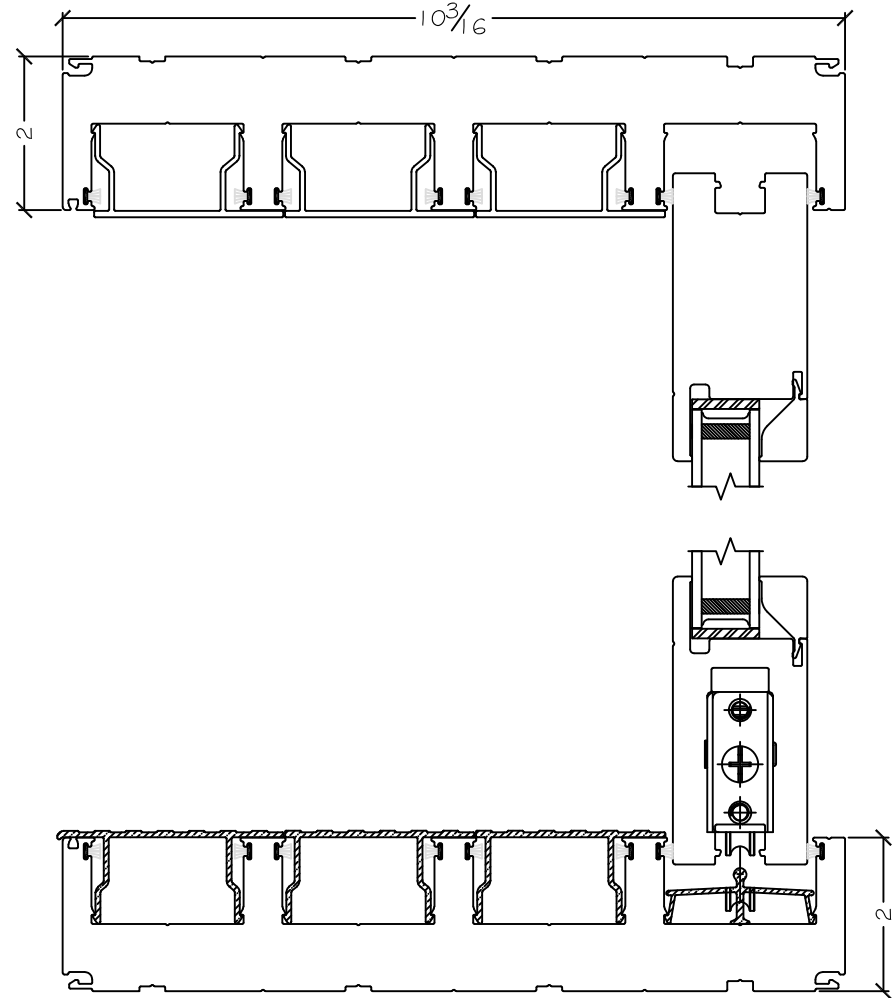

Notice: This document contains information proprietary to and is protected by copyright of Win-Dor Inc. and shall not be copied, disclosed to others, or used for any purpose other than that for which it is given, without the written permission of Win-Dor Inc.

WINDOR
www.windorsystems.com

450 Delta Ave
Brea, Ca 92821
(714) 385-1202

Project:

File name: 3750 Pocket Door - XXXXP Section Views

Date: 20171106

Notes:

Layout: Vertical Section View

Drawn by: J Johnson