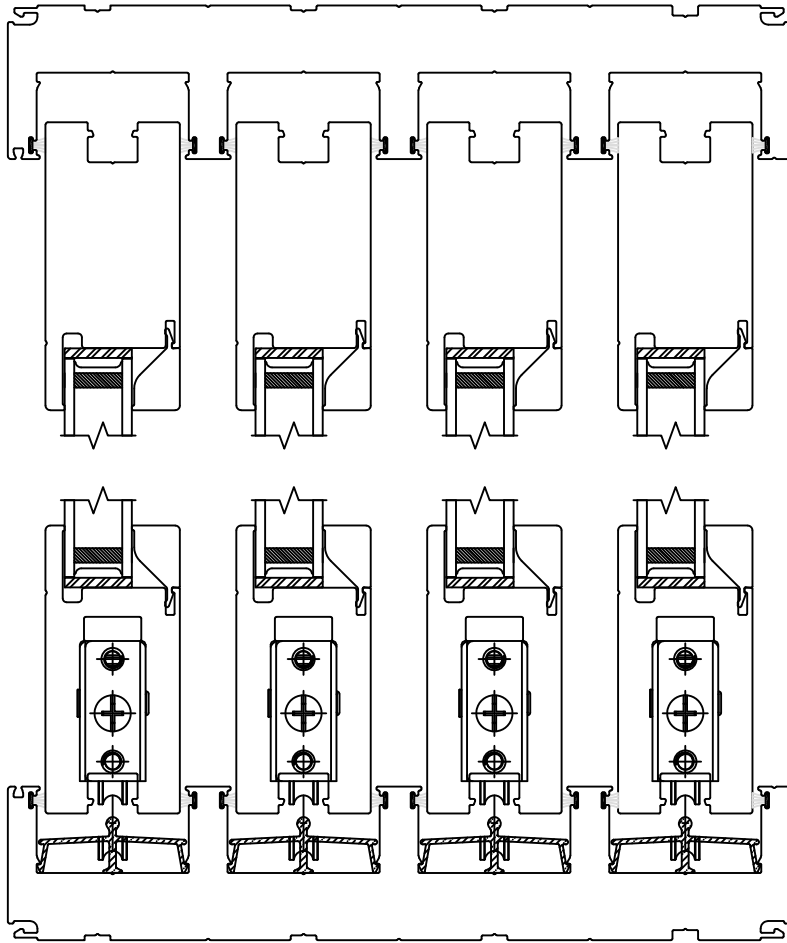

Notice: This document contains information proprietary to and is protected by copyright of Win-Dor Inc. and shall not be copied, disclosed to others, or used for any purpose other than that for which it is given, without the written permission of Win-Dor Inc.

WINDOR
www.windorsystems.com

450 Delta Ave
Brea, Ca 92821
(714) 385-1202

Project:

File name: 3750 Pocket Door - XXXXP Section Views

Date: 20171106

Notes:

Layout: Vertical Section View

Drawn by: J Johnson