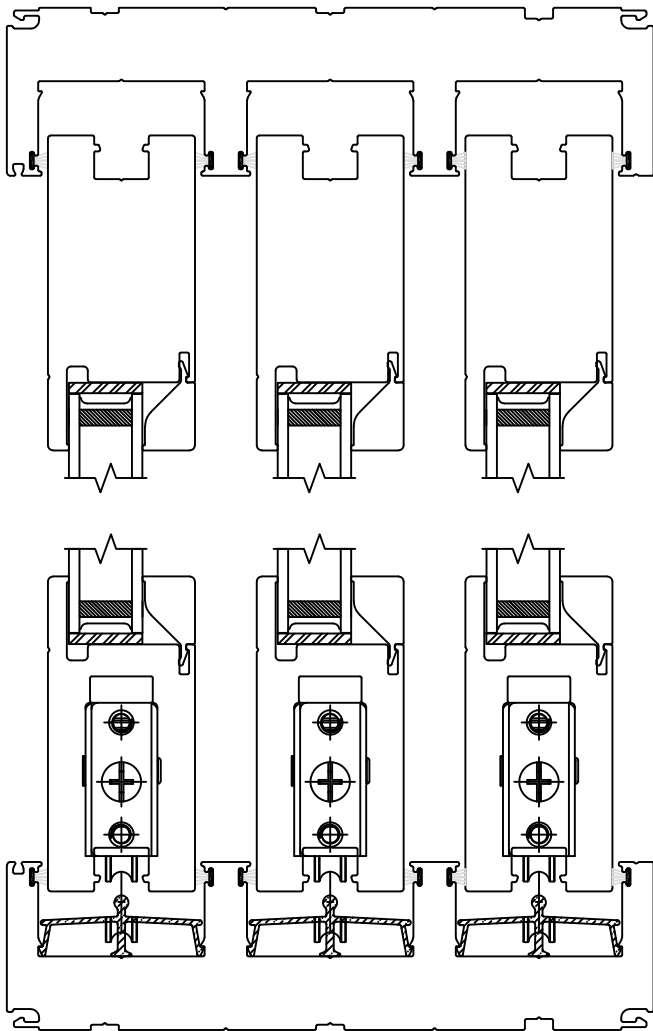

Notice: This document contains information proprietary to and is protected by copyright of Win-Dor Inc. and shall not be copied, disclosed to others, or used for any purpose other than that for which it is given, without the written permission of Win-Dor Inc.

WINDOR
www.windorsystems.com

450 Delta Ave
Brea, Ca 92821
(714) 385-1202

Project:

File name: 3750 Pocket Door - XXXP Section Views

Date: 20171106

Notes:

Layout: Vertical Section View

Drawn by: J Johnson