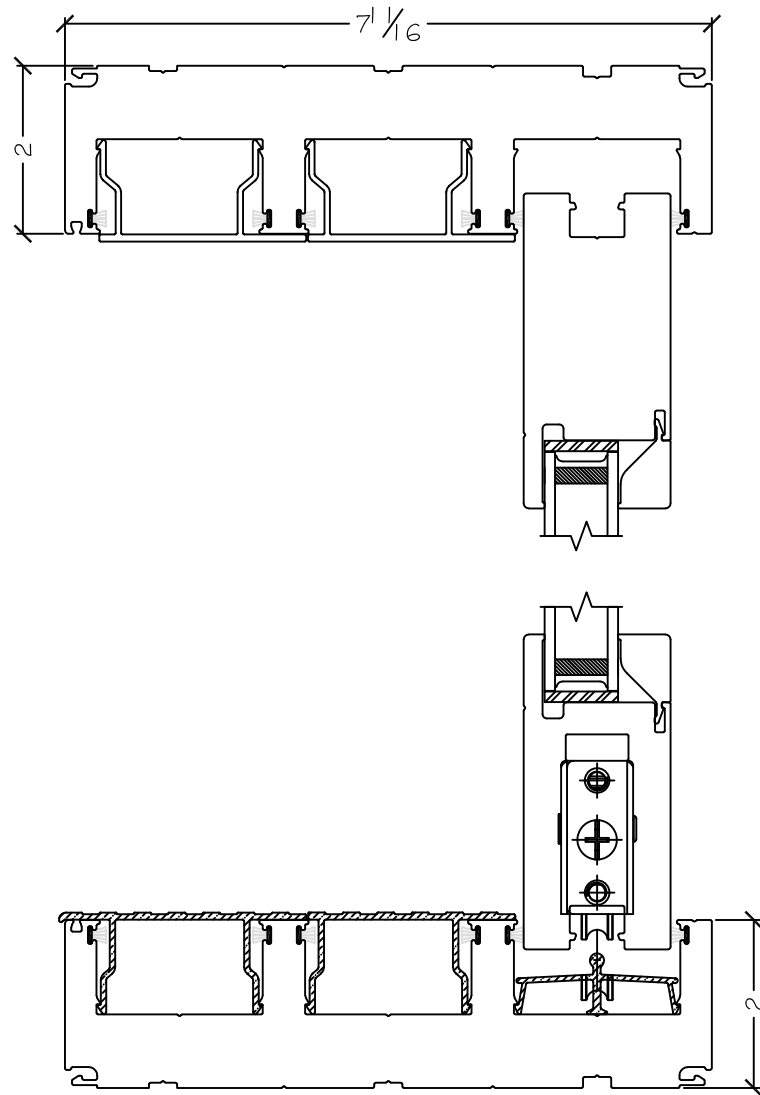

Notice: This document contains information proprietary to and is protected by copyright of Win-Dor Inc. and shall not be copied, disclosed to others, or used for any purpose other than that for which it is given, without the written permission of Win-Dor Inc.

WINDOR
www.windorsystems.com

450 Delta Ave
Brea, Ca 92821
(714) 385-1202

Project:

File name: 3750 Pocket Door - XXXP Section Views

Date: 20171106

Notes:

Layout: Vertical Section View

Drawn by: J Johnson