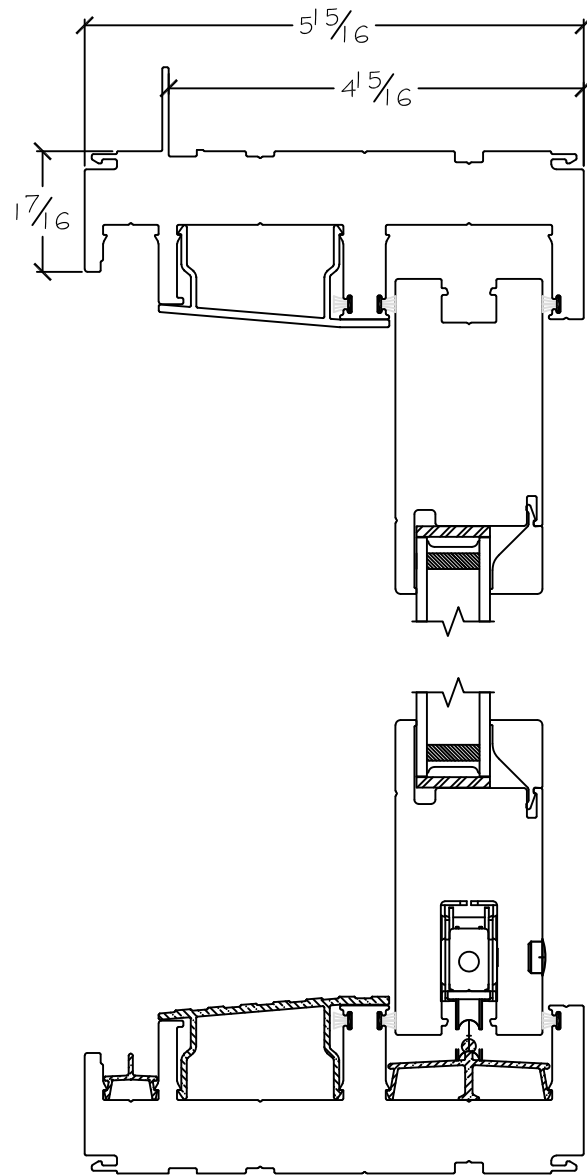

Notice: This document contains information proprietary to and is protected by copyright of Win-Dor Inc. and shall not be copied, disclosed to others, or used for any purpose other than that for which it is given, without the written permission of Win-Dor Inc.

WINDOR
www.windorsystems.com

450 Delta Ave
Brea, Ca 92821
(714) 385-1202

Project:

File name: 3750 Patio Door - XO Section Views - 1 Inch Nail-fin

Date: 20180801

Notes:

Layout: Vertical Section View

Drawn by: J Johnson