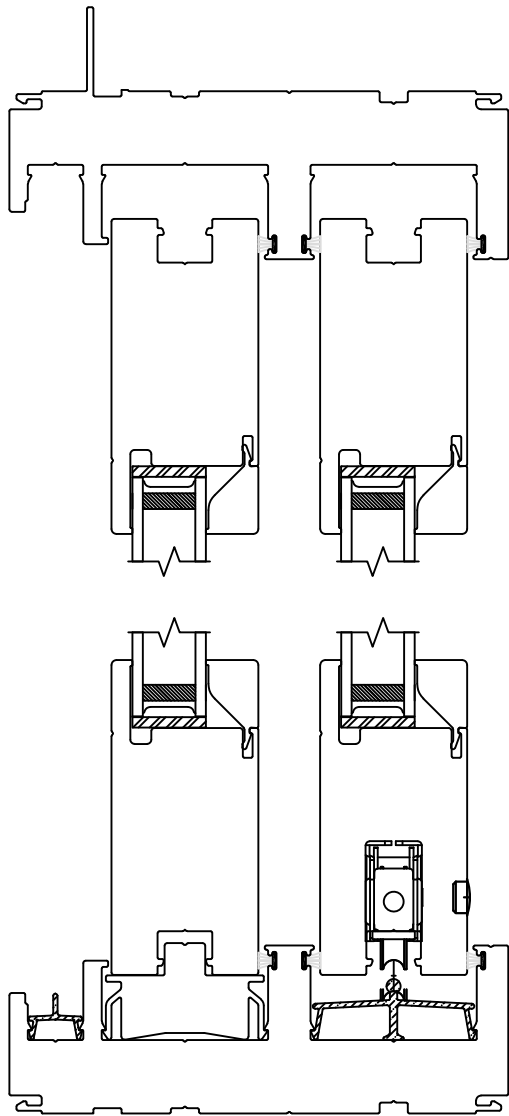

Notice: This document contains information proprietary to and is protected by copyright of Win-Dor Inc. and shall not be copied, disclosed to others, or used for any purpose other than that for which it is given, without the written permission of Win-Dor Inc.

WINDOR
www.windorsystems.com

450 Delta Ave
Brea, Ca 92821
(714) 385-1202

Project:

File name: 3750 Patio Door - XO Section Views - 1 Inch Nail-fin

Date: 20180801

Notes:

Layout: Vertical Section View

Drawn by: J Johnson