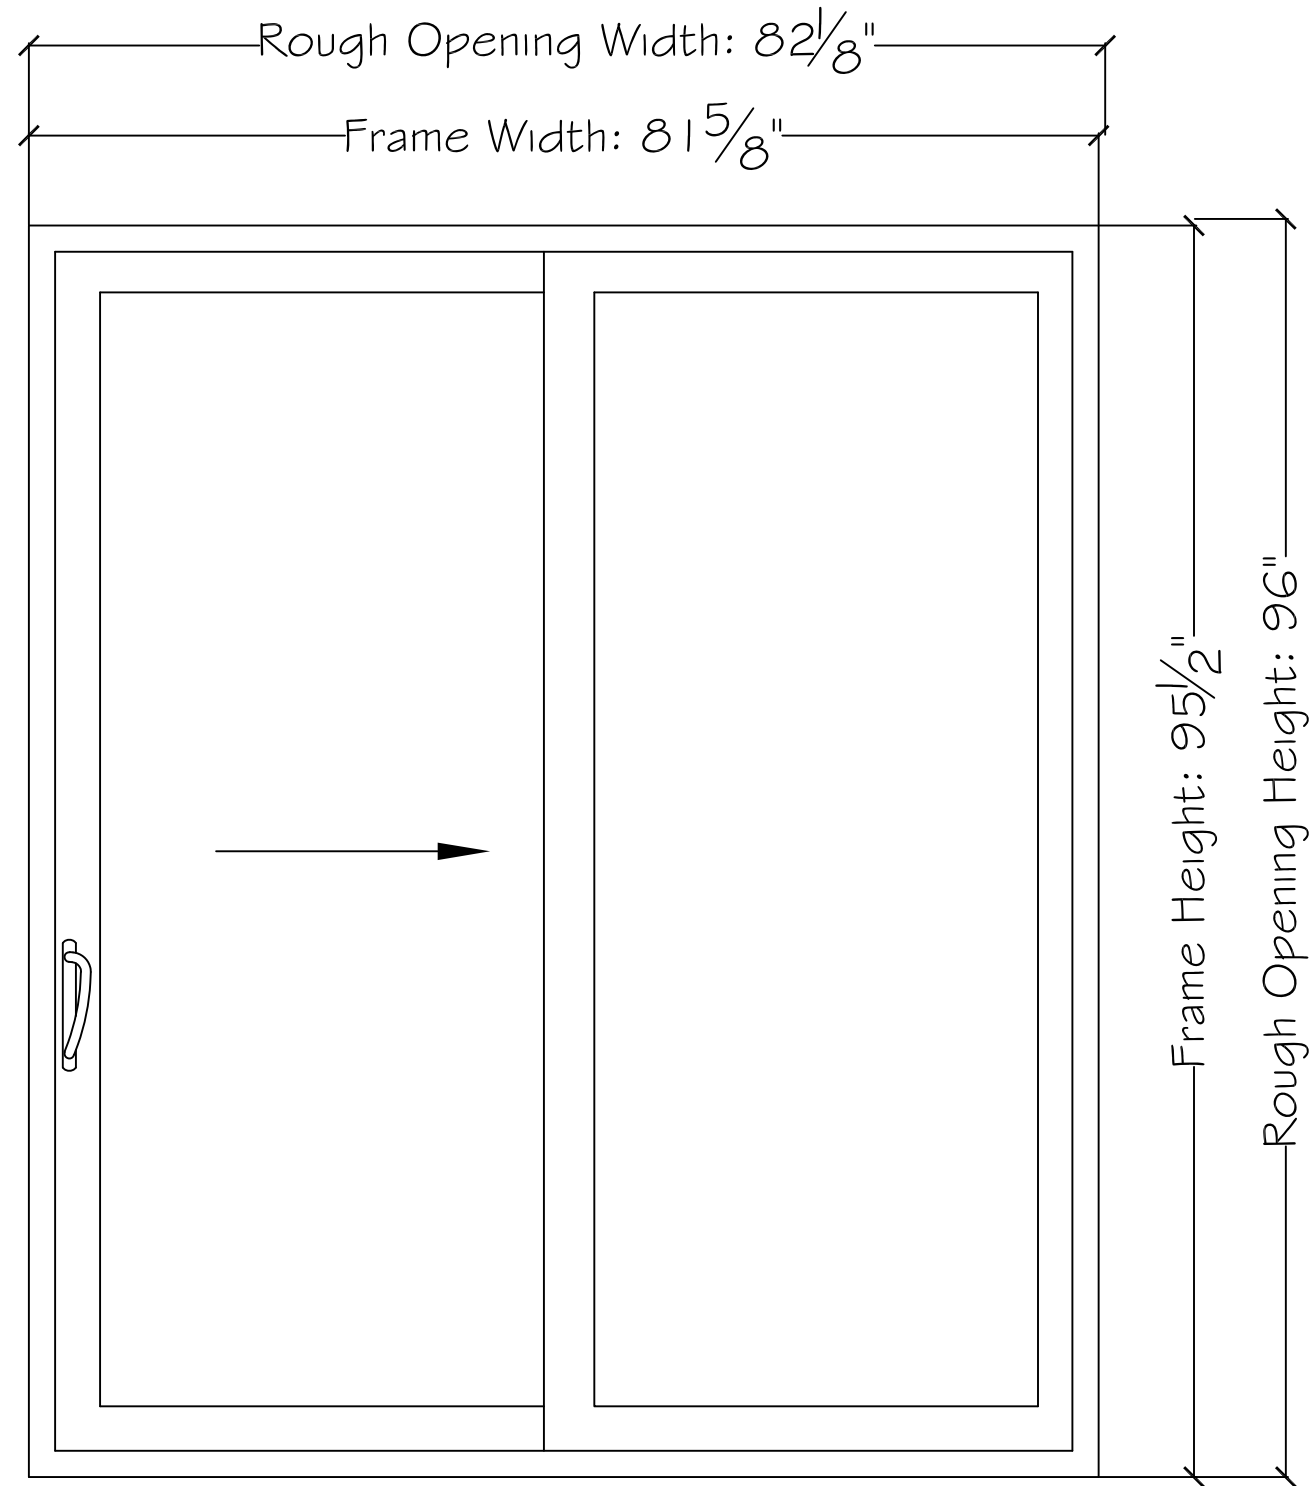

*Door as viewed from the exterior

*Frame Size: $81 \frac{5}{8}$ " x $95 \frac{1}{2}$ "

*Rough Opening: $82 \frac{1}{8}$ " x 96"

*Panel Size (+/- $\frac{1}{4}$ "): $41 \frac{7}{16}$ " x $92 \frac{1}{2}$ "

*Net Glass Size (+/- $\frac{1}{4}$ "): $33 \frac{15}{16}$ " x 85"

Panel Size (+/- $\frac{1}{4}$ "): $41 \frac{7}{16}$ " x $92 \frac{1}{2}$ "

Project:

File name: 3750 Patio Door - Shop Drawing - Standard Size

Date: 20190129

Notes:

Layout: 3750 XO 7080

Drawn by: J Johnson