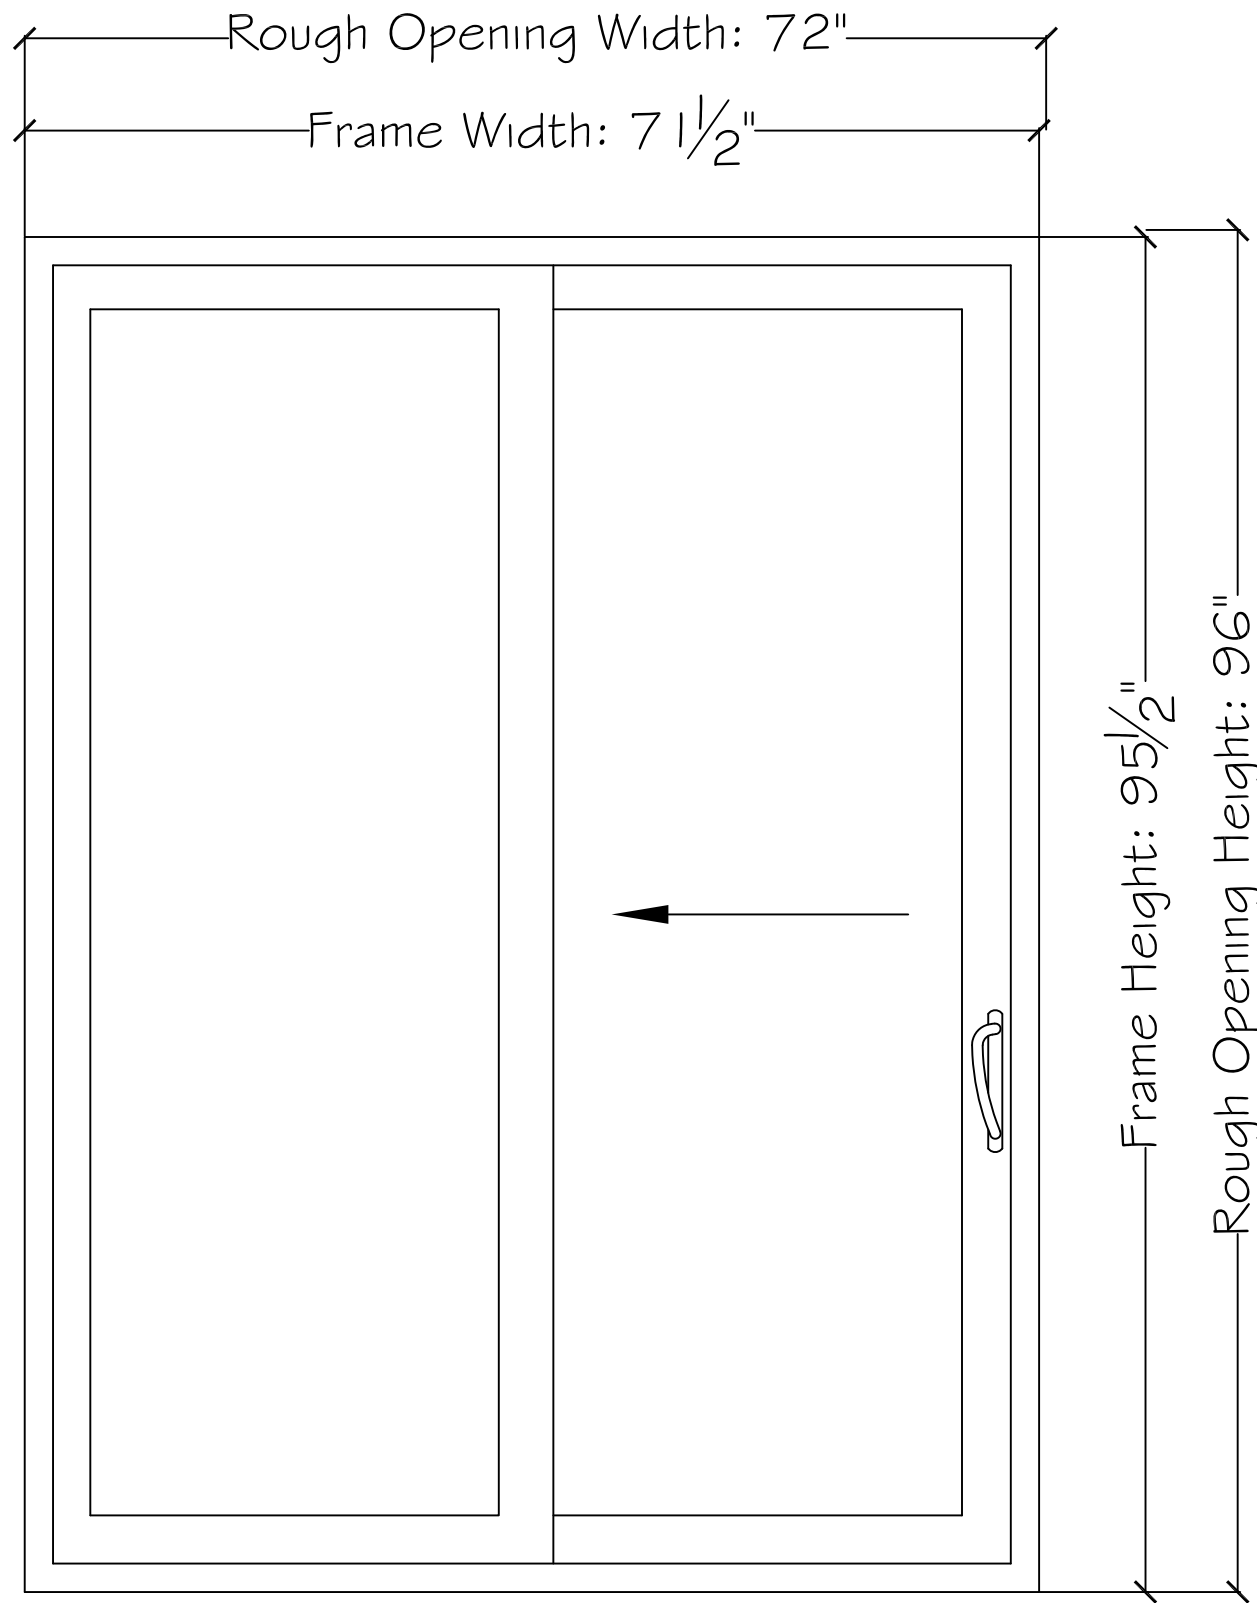

- *Door as viewed from the exterior
- *Frame Size: 71 1/2" x 95 1/2"
- *Rough Opening Size: 72" x 96"
- *Panel Size (+/- 1/4"): 36 3/8" x 92 1/2"
- *Net Glass Size (+/- 1/4"): 28 7/8" x 85"

Panel Size (+/- 1/4"): 36 3/8" x 92 1/2"

Project:	File name: 3750 Patio Door - Shop Drawing - Standard Size	Date: 20190129
Notes:	Layout: 3750 OX 6080	Drawn by: J Johnson