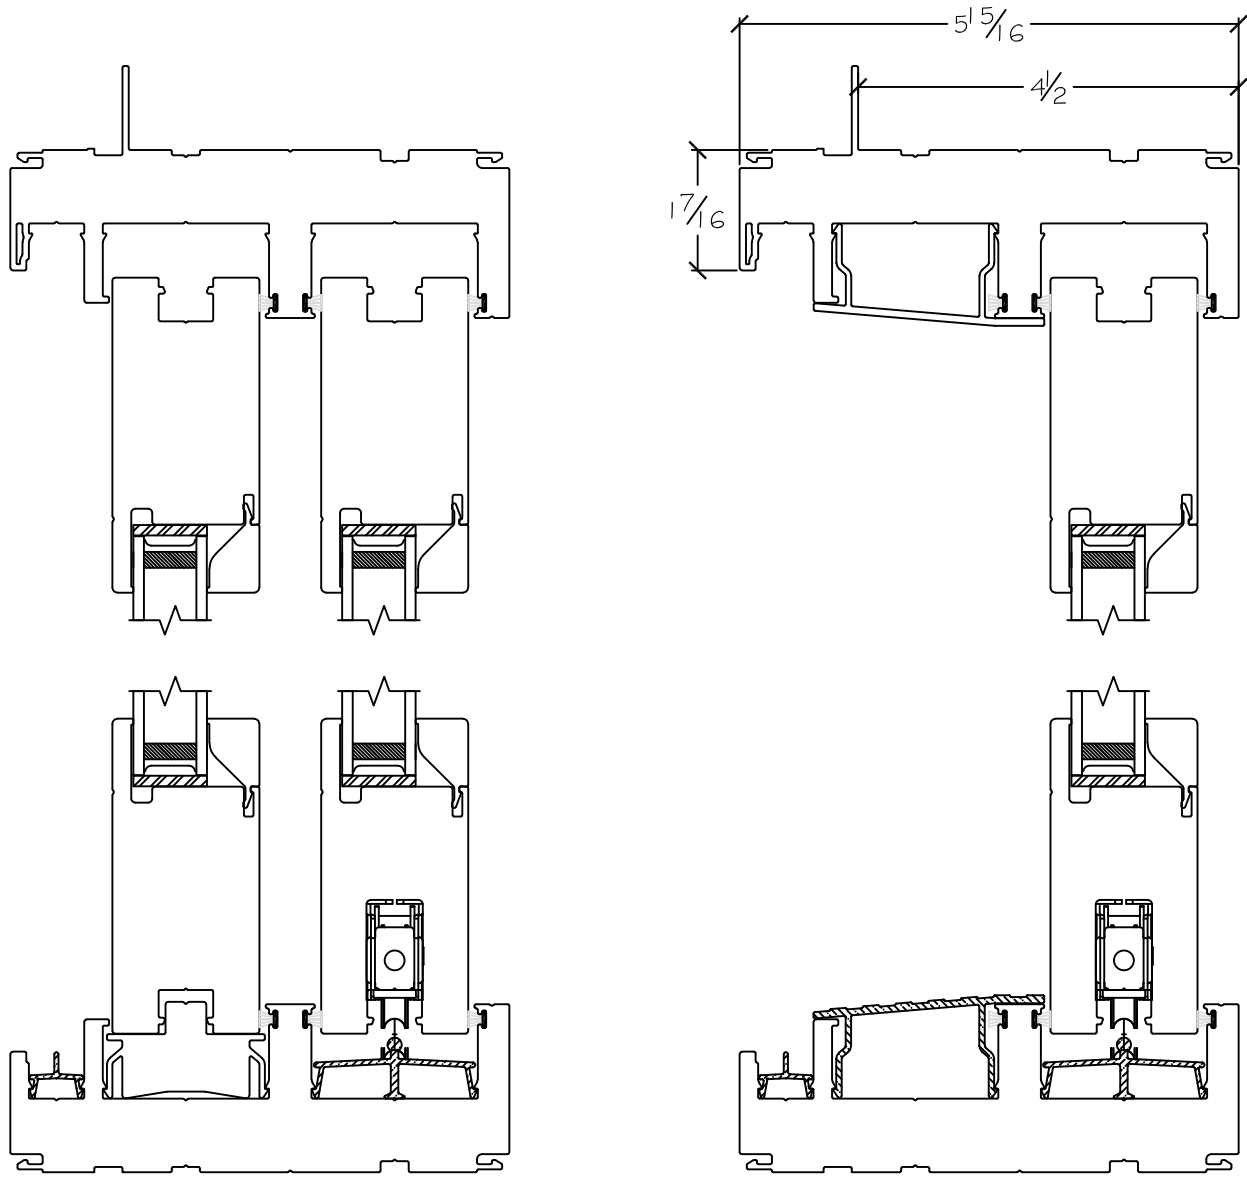

\*Upgraded Flush Handle

450 Delta Ave  
 Brea, Ca 92821  
 (714) 385-1202

Notice: This document contains information proprietary to and is protected by copyright of Win-Dor Inc. and shall not be copied, disclosed to others, or used for any purpose other than that for which it is given, without the written permission of Win-Dor Inc.

Project:	File name: 3750 Patio Door - OX Section Views - 1.375 Inch Nail-Fin	Date: 20180614
Notes:	Layout: Horizontal Section View	Drawn by: J Johnson

450 Delta Ave  
 Brea, Ca 92821  
 (714) 385-1202

Notice: This document contains information proprietary to and is protected by copyright of Win-Dor Inc. and shall not be copied, disclosed to others, or used for any purpose other than that for which it is given, without the written permission of Win-Dor Inc.

Project:	File name: 3750 Patio Door - OX Section Views - 1.375 Inch Nail-Fin	Date: 20180614
Notes:	Layout: Vertical Section View	Drawn by: J Johnson