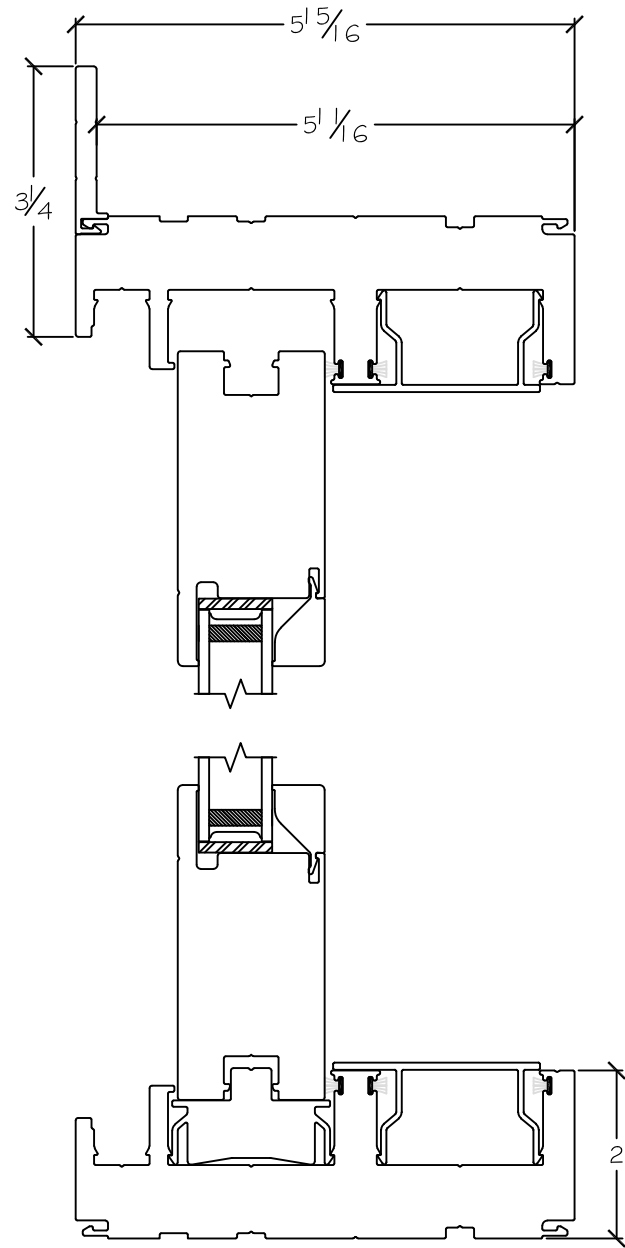

450 Delta Ave  
 Brea, Ca 92821  
 (714) 385-1202

Project:	File name: 3750 Patio Door - Direct Set - Stucco Fin	Date: 20200608
Notes:	Layout: Horizontal Section View	Drawn by: J Johnson

450 Delta Ave  
 Brea, Ca 92821  
 (714) 385-1202

Project:	File name: 3750 Patio Door - Direct Set - Stucco Fin	Date: 20200608
Notes:	Layout: Vertical Section View	Drawn by: J Johnson