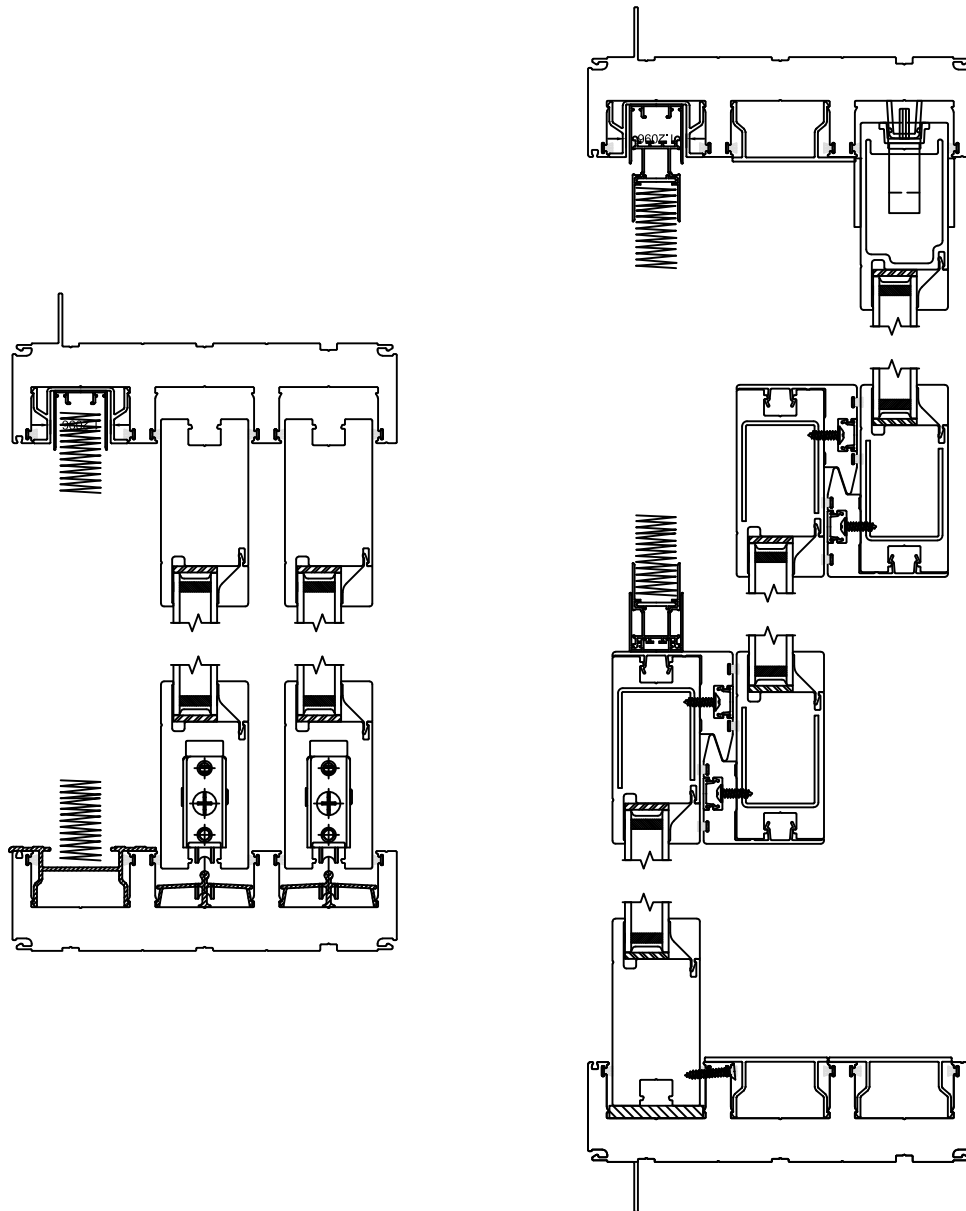

Integrated Pleated Screen

The 3750 MultiSlide Door is available with an optional integrated pleated screen. The stilles for the screen are built-in to the frame and threshold. This option can also be added for after installation. It requires replacing the threshold and caps.

3750 XXO Multislide with Intergrated Screen