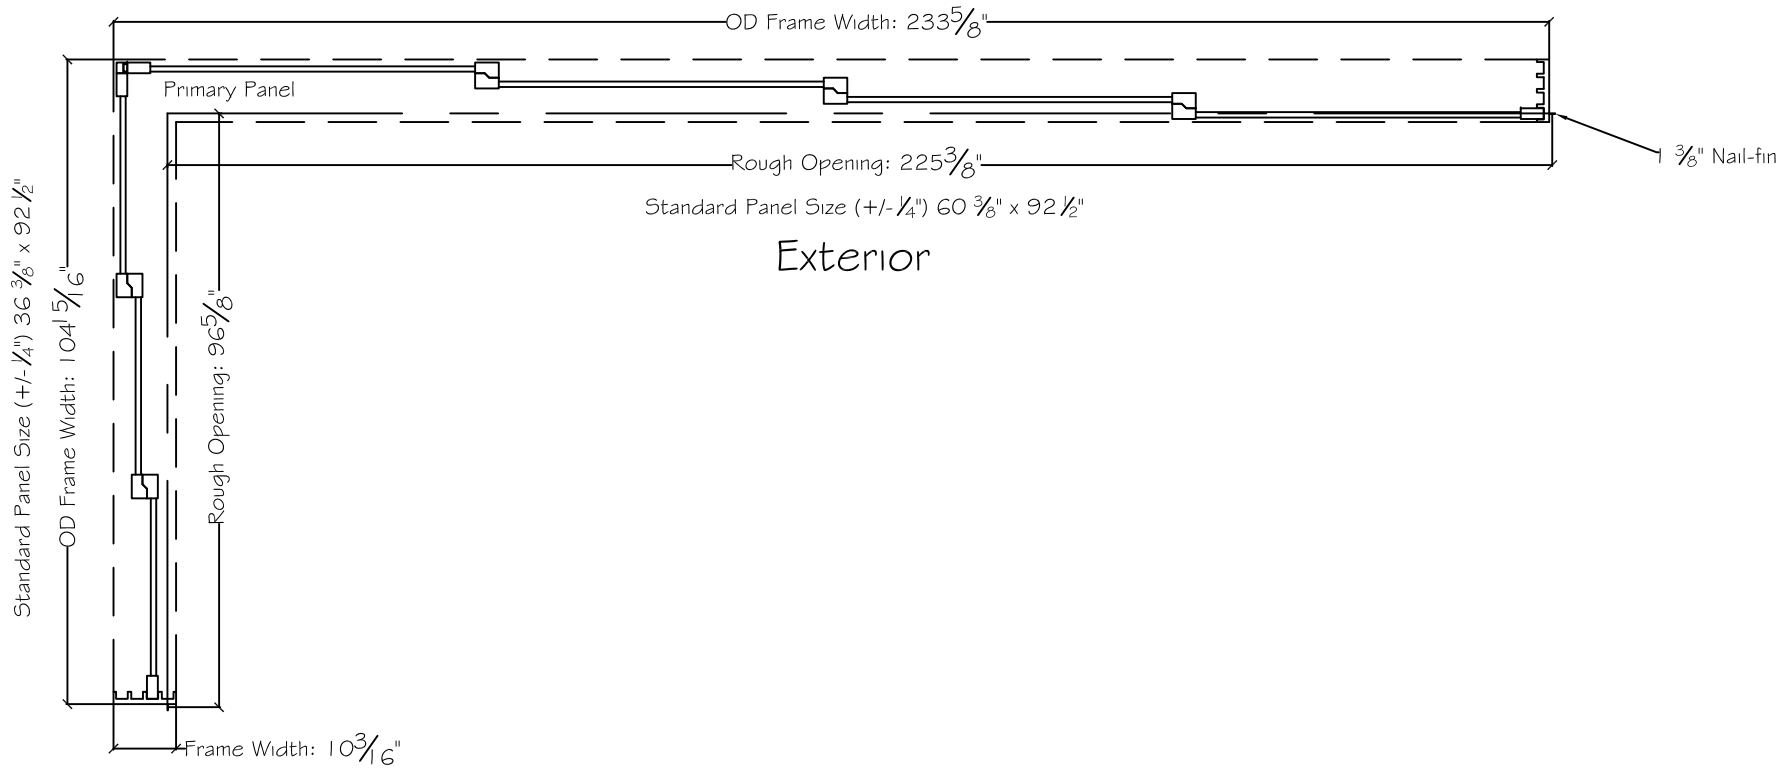

3750 Series Interior

Exterior

450 Delta Ave
Brea, Ca 92821
(714) 385-1202

www.windorsystems.com

Notice: This document contains information proprietary to and is protected by copyright of Win-Dor Inc. and shall not be copied, disclosed to others, or used for any purpose other than that for which it is given, without the written permission of Win-Dor Inc.

Project:	File name: 3750 Multislide 270 with 1.375 inch Nail-fin Ext.	Date: 20180621
Notes:	Layout: 90200 270.3.4P	Drawn by: J Johnson