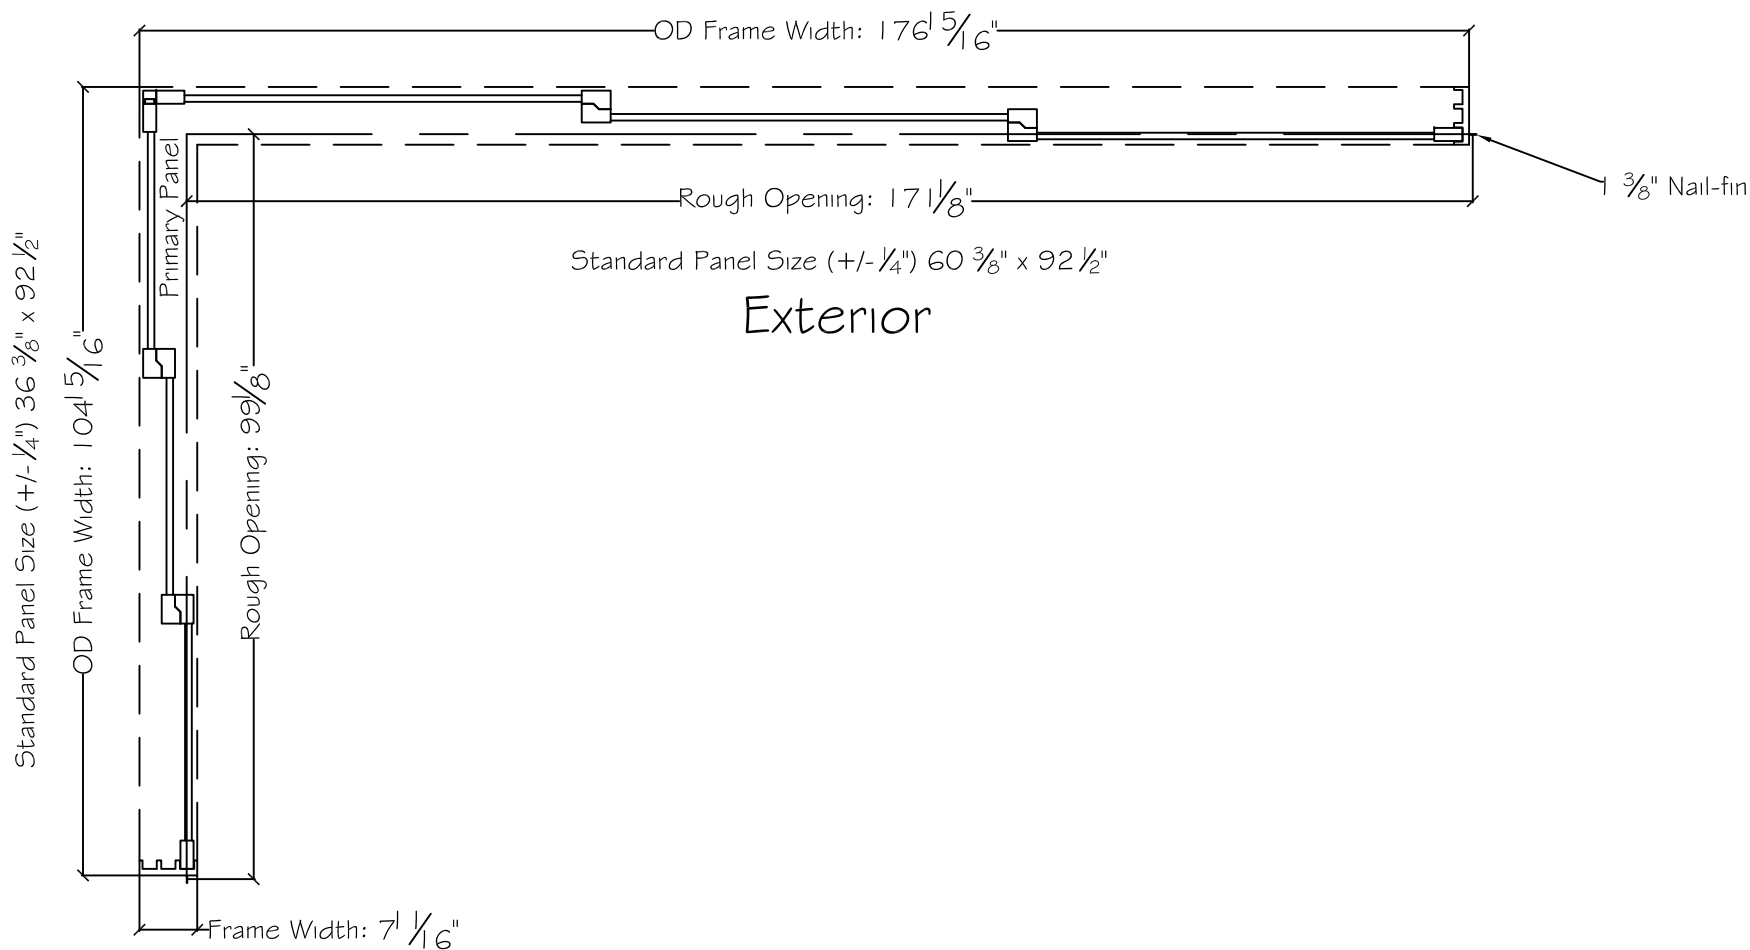

3750 Series Interior

450 Delta Ave
Brea, Ca 92821
(714) 385-1202

Notice: This document contains information proprietary to and is protected by copyright of Win-Dor Inc. and shall not be copied, disclosed to others, or used for any purpose other than that for which it is given, without the written permission of Win-Dor Inc.

Project:	File name: 3750 Multislide 270 with 1.375 inch Nail-fin Ext.	Date: 20190606
Notes:	Layout: 90150 270.3P.3	Drawn by: J Johnson