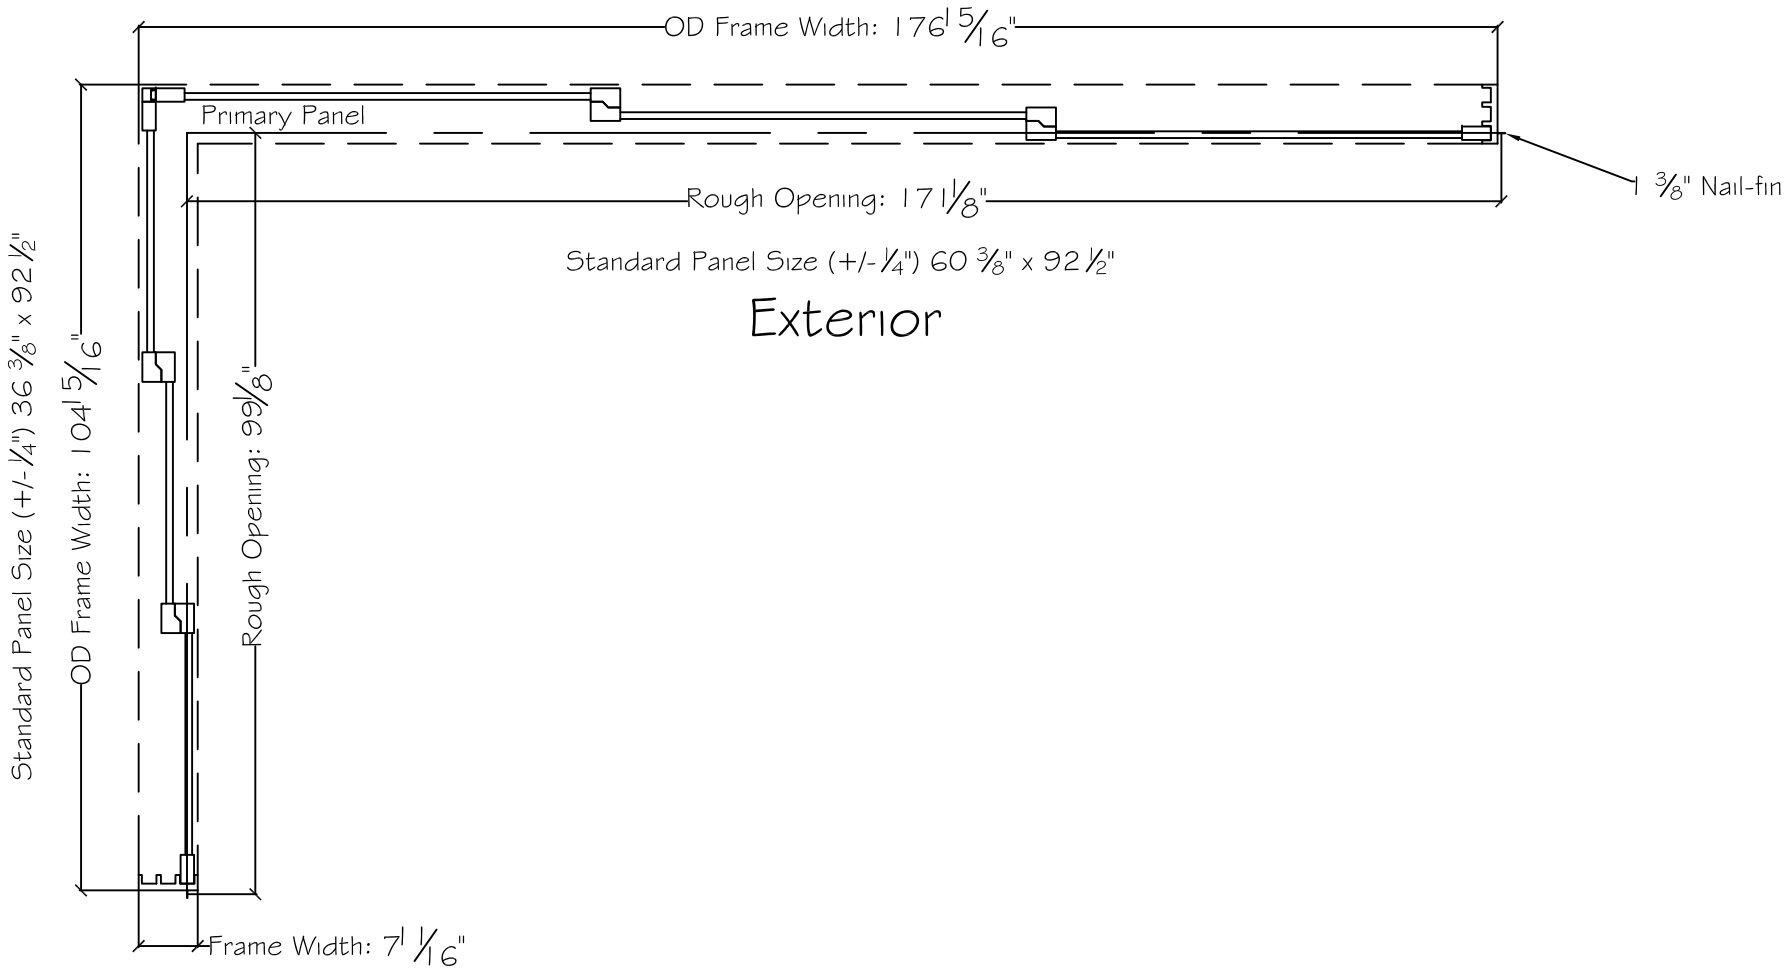

3750 Series Interior

450 Delta Ave
Brea, Ca 92821
(714) 385-1202

Notice: This document contains information proprietary to and is protected by copyright of Win-Dor Inc. and shall not be copied, disclosed to others, or used for any purpose other than that for which it is given, without the written permission of Win-Dor Inc.

Project:	File name: 3750 Multislide 270 with 1.375 inch Nail-fin Ext.	Date: 20180713
Notes:	Layout: 90150 270.3..3P	Drawn by: J Johnson