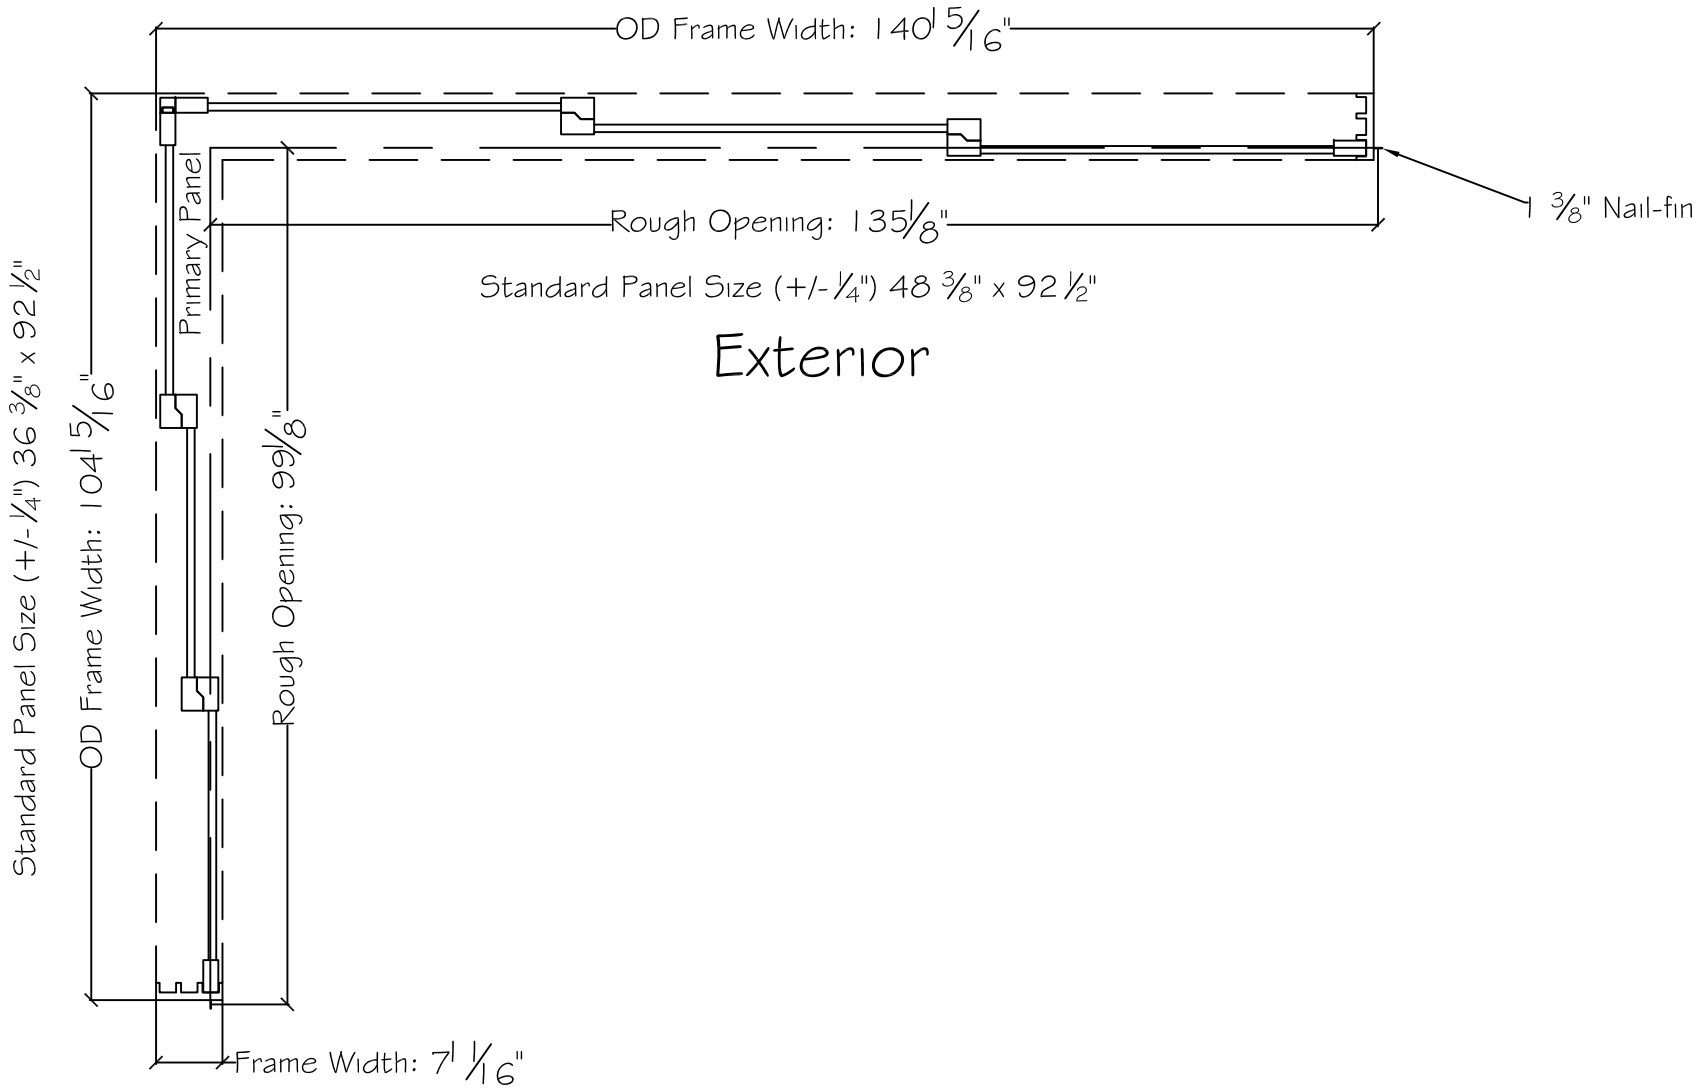

3750 Series Interior

450 Delta Ave
Brea, Ca 92821
(714) 385-1202

Notice: This document contains information proprietary to and is protected by copyright of Win-Dor Inc. and shall not be copied, disclosed to others, or used for any purpose other than that for which it is given, without the written permission of Win-Dor Inc.

Project:	File name: 3750 Multislide 270 with 1.375 inch Nail-fin Ext.	Date: 20180621
Notes:	Layout: 90120 270.3P.3	Drawn by: J Johnson