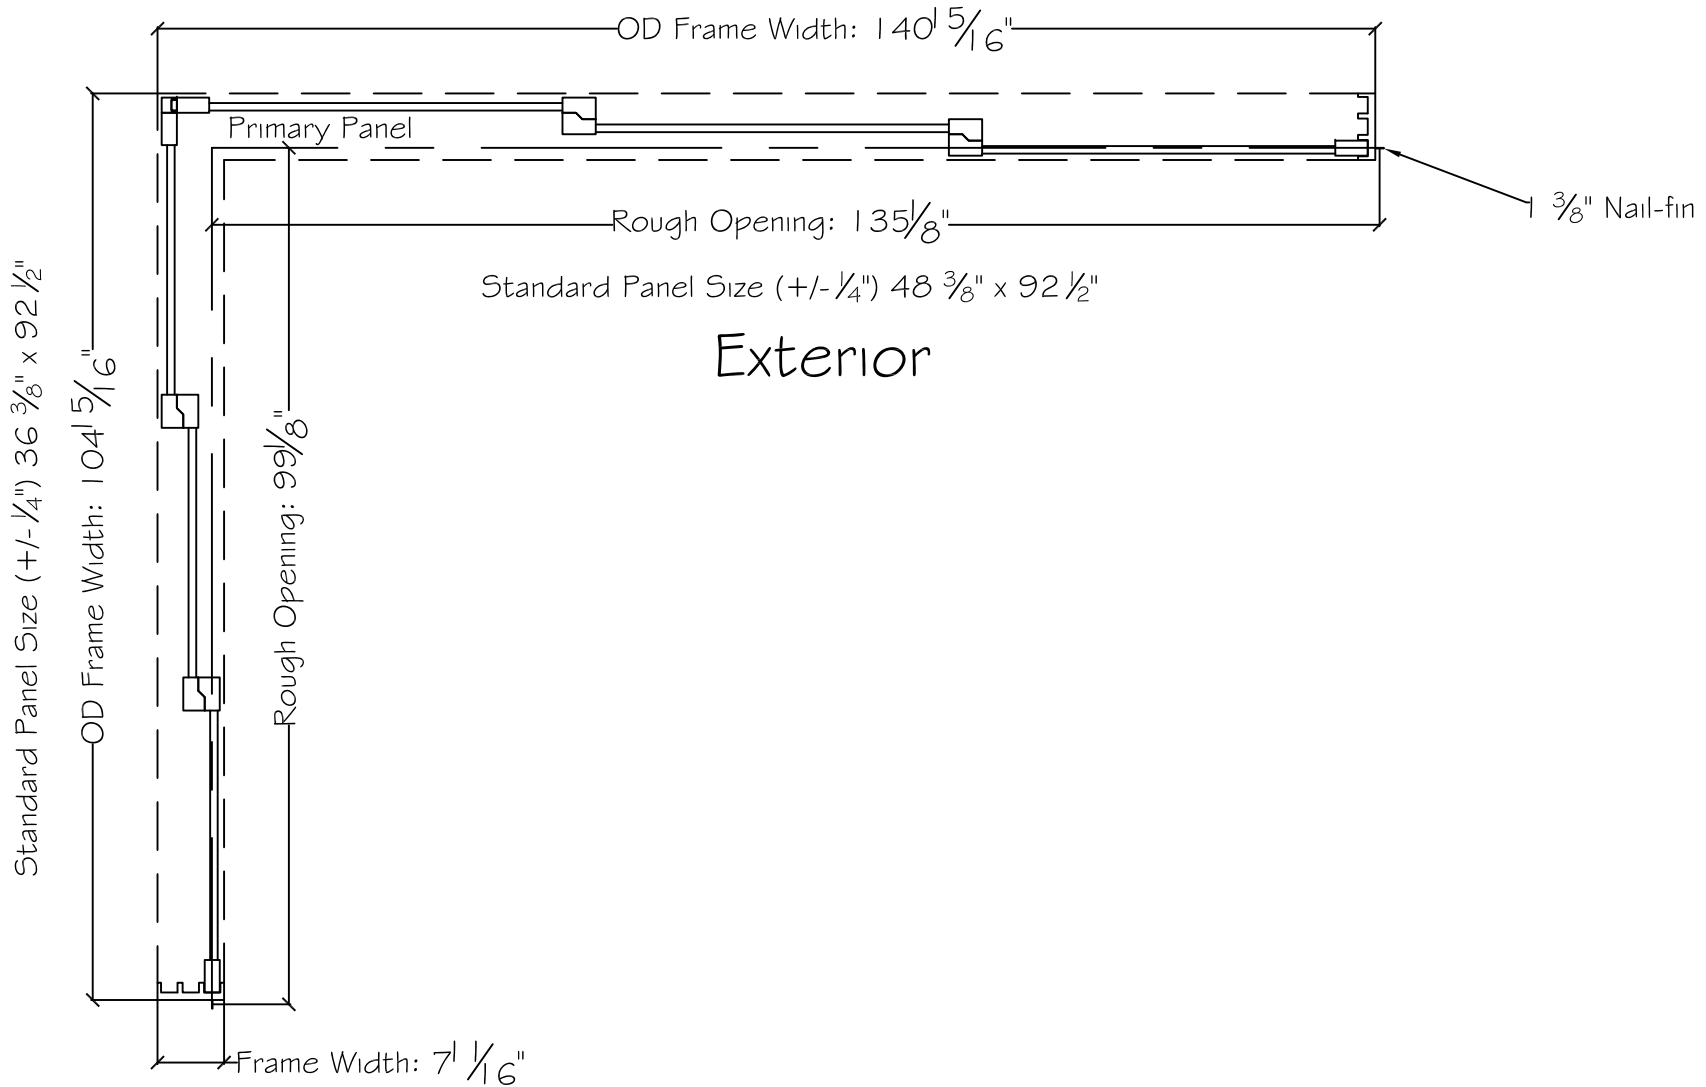

3750 Series Interior

450 Delta Ave
Brea, Ca 92821
(714) 385-1202

Notice: This document contains information proprietary to and is protected by copyright of Win-Dor Inc. and shall not be copied, disclosed to others, or used for any purpose other than that for which it is given, without the written permission of Win-Dor Inc.

Project:	File name: 3750 Multislide 270 with 1.375 inch Nail-fin Ext.	Date: 20180621
Notes:	Layout: 90120 270.3.3P	Drawn by: J Johnson