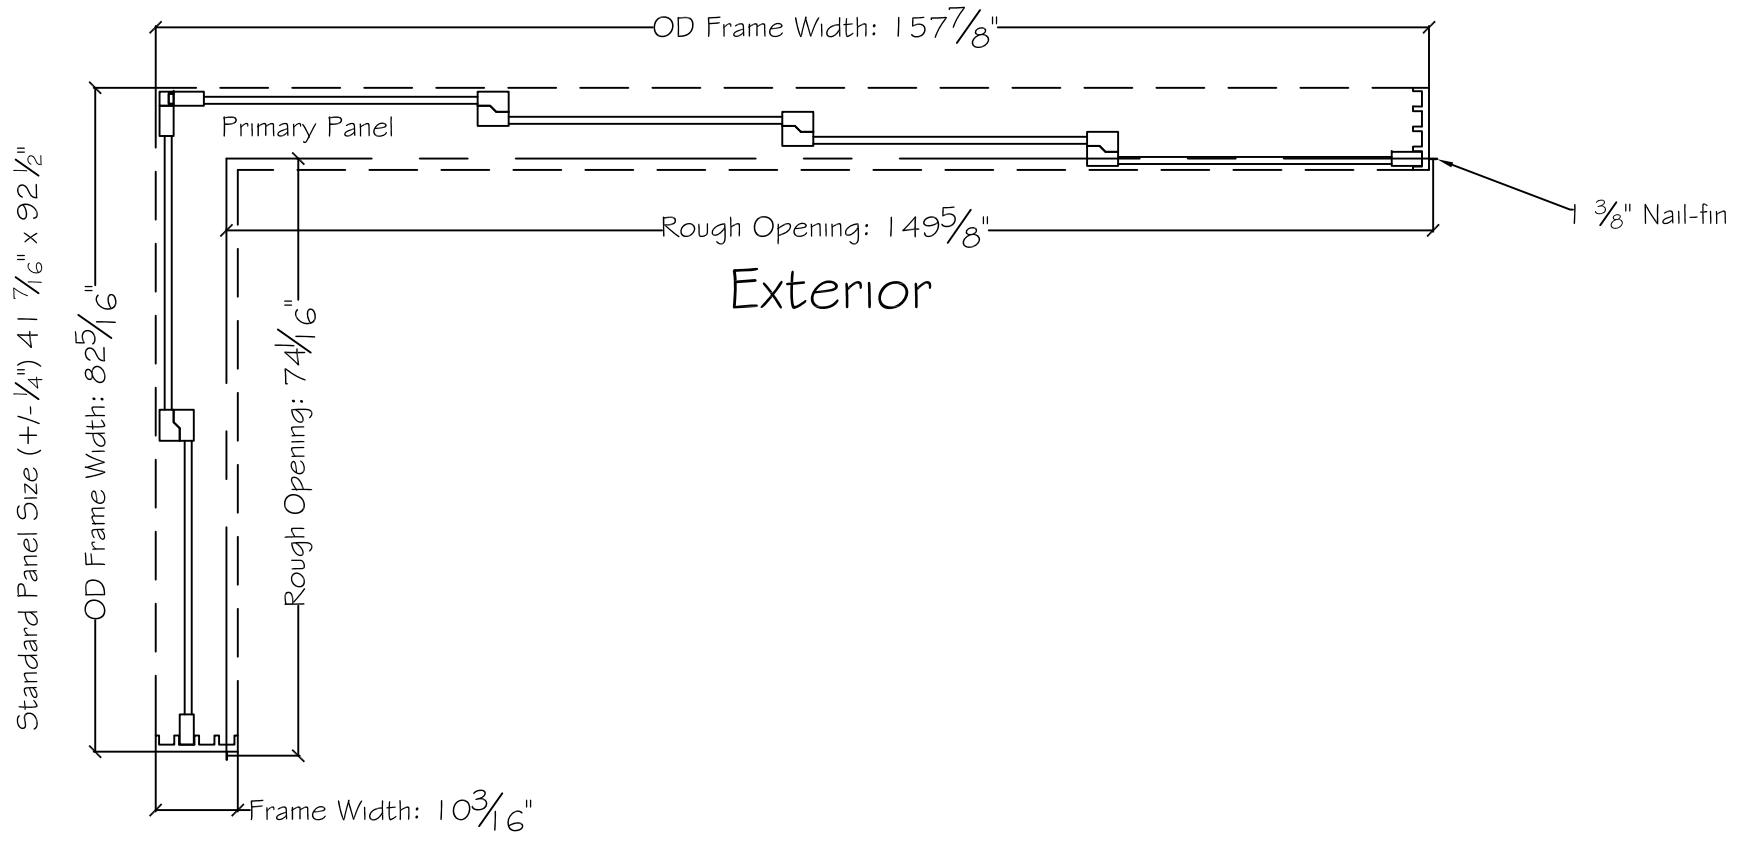

# 3750 Series Interior

Standard Panel Size (+/- 1/4") 41 7/16" x 92 1/2"

450 Delta Ave  
Brea, Ca 92821  
(714) 385-1202

Notice: This document contains information proprietary to and is protected by copyright of Win-Dor Inc. and shall not be copied, disclosed to others, or used for any purpose other than that for which it is given, without the written permission of Win-Dor Inc.

Project:	File name: 3750 Multislide 270 with 1.375 inch Nail-fin Ext.	Date: 20180620
Notes:	Layout: 70130 270.2.4P	Drawn by: J Johnson