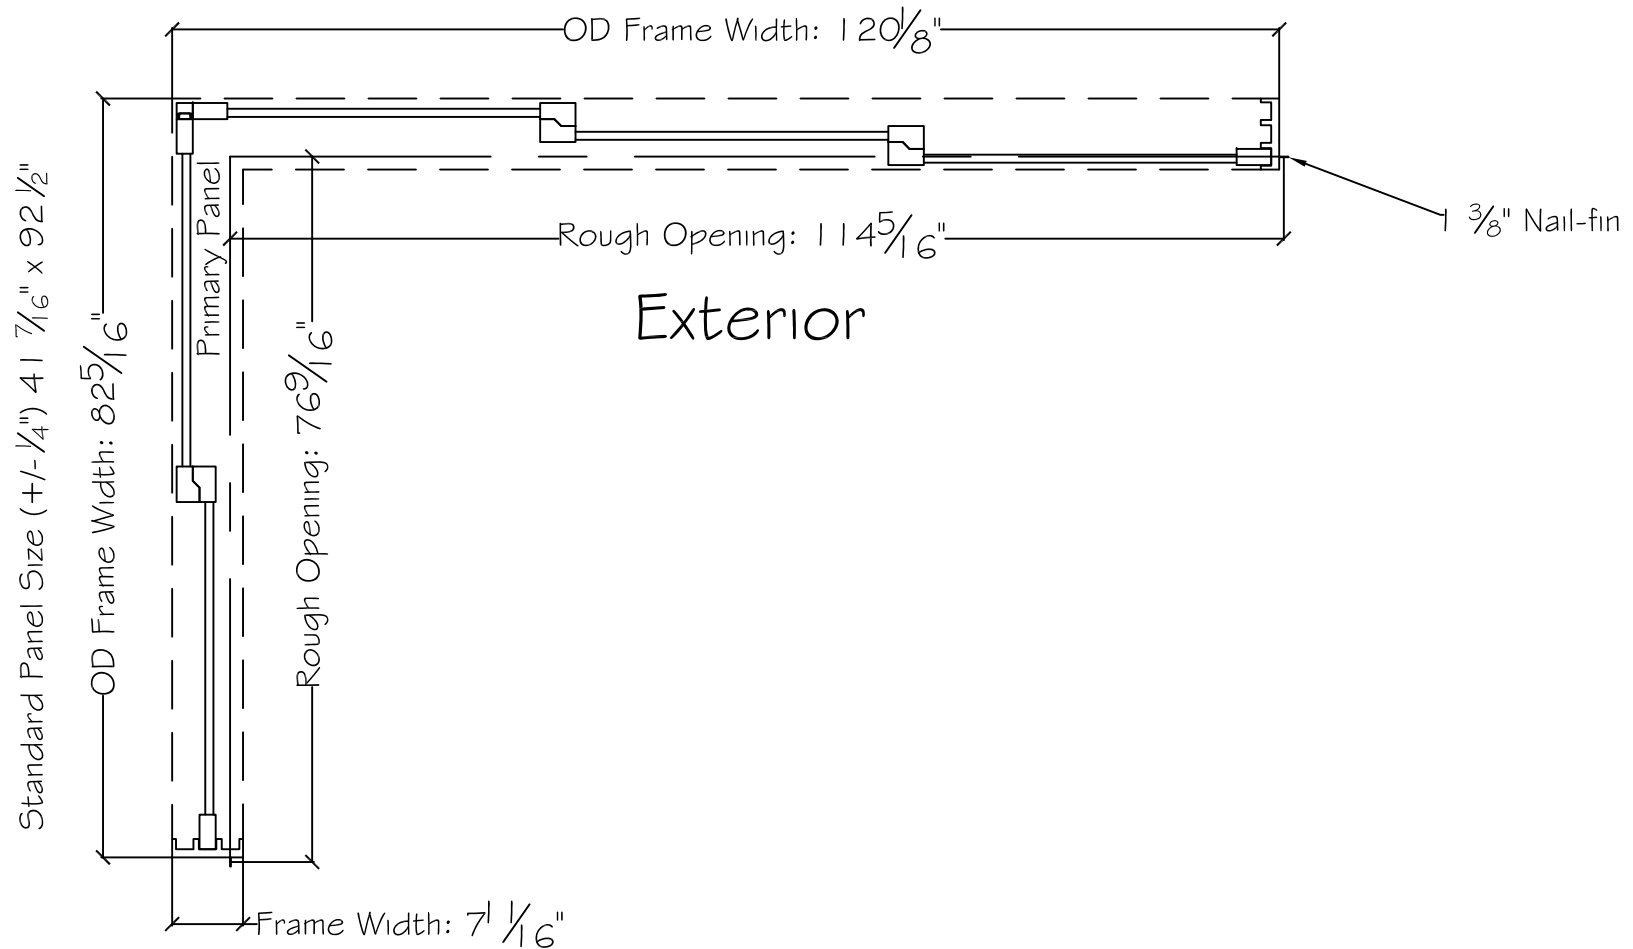

# 3750 Series Interior

Standard Panel Size (+/- 1/4") 41 7/16" x 92 1/2"

450 Delta Ave  
Brea, Ca 92821  
(714) 385-1202

Notice: This document contains information proprietary to and is protected by copyright of Win-Dor Inc. and shall not be copied, disclosed to others, or used for any purpose other than that for which it is given, without the written permission of Win-Dor Inc.

Project:	File name: 3750 Multislide 270 with 1.375 inch Nail-fin Ext.	Date: 20180620
Notes:	Layout: 70100 270.2P.3	Drawn by: J Johnson