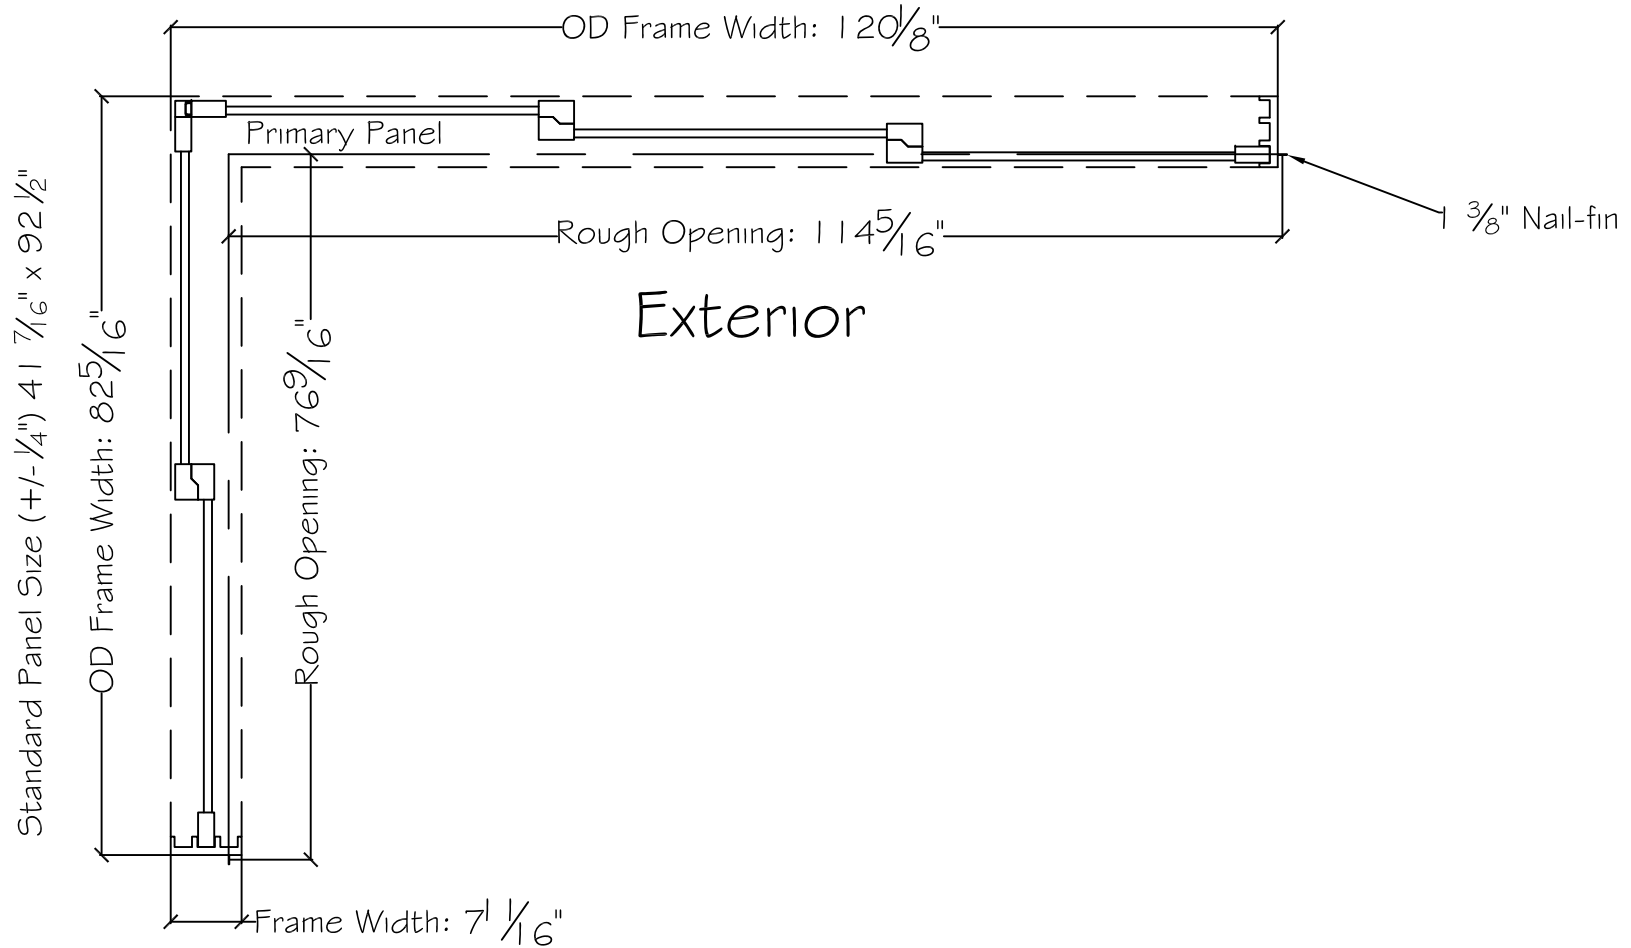

# 3750 Series Interior

Standard Panel Size (+/- 1/4") 41 7/16" x 92 1/2"

450 Delta Ave  
Brea, Ca 92821  
(714) 385-1202

Notice: This document contains information proprietary to and is protected by copyright of Win-Dor Inc. and shall not be copied, disclosed to others, or used for any purpose other than that for which it is given, without the written permission of Win-Dor Inc.

Project:	File name: 3750 Multislide 270 with 1.375 inch Nail-fin Ext.	Date: 20180620
Notes:	Layout: 70100 270.2.3P	Drawn by: J Johnson