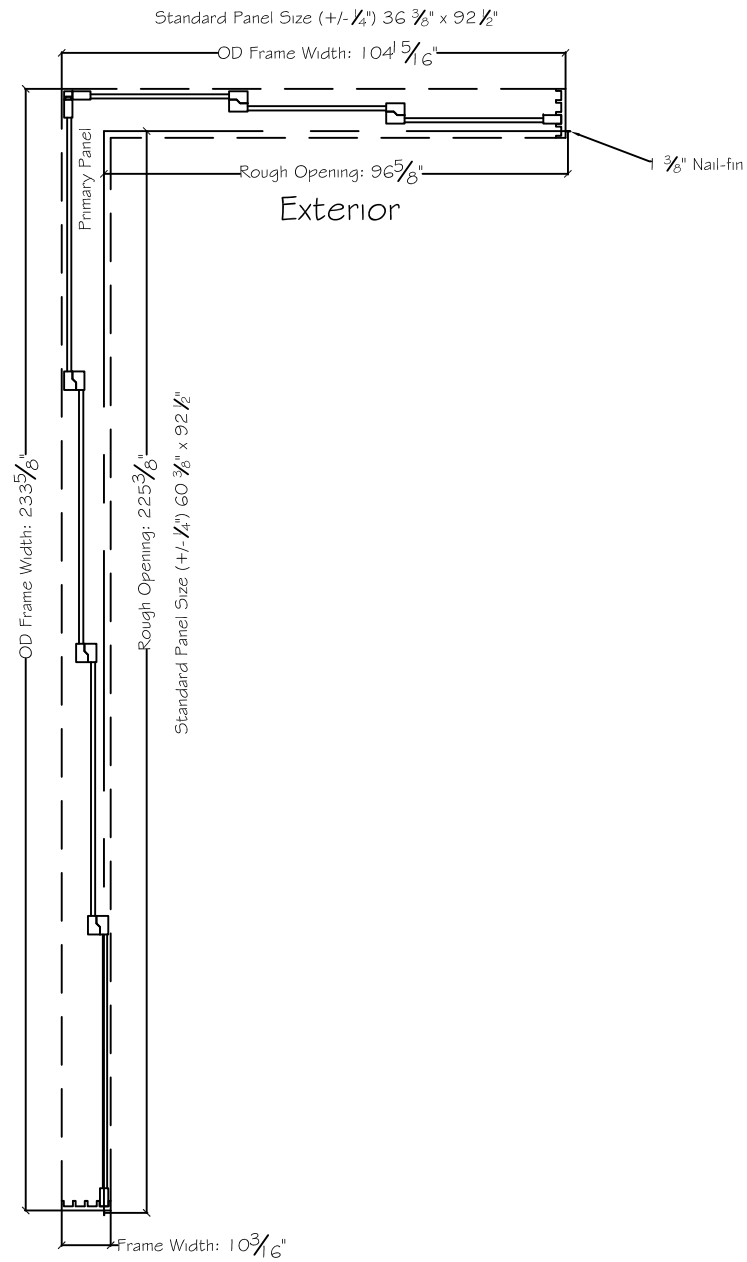

# 3750 Series Interior

450 Delta Ave  
Brea, Ca 92821  
(714) 385-1202

Notice: This document contains information proprietary to and is protected by copyright of Win-Dor Inc. and shall not be copied, disclosed to others, or used for any purpose other than that for which it is given, without the written permission of Win-Dor Inc.

Project:	File name: 3750 Multislide 270 with 1.375 inch Nail-fin Ext.	Date: 20180621
Notes:	Layout: 20090 270.4P.3	Drawn by: J Johnson