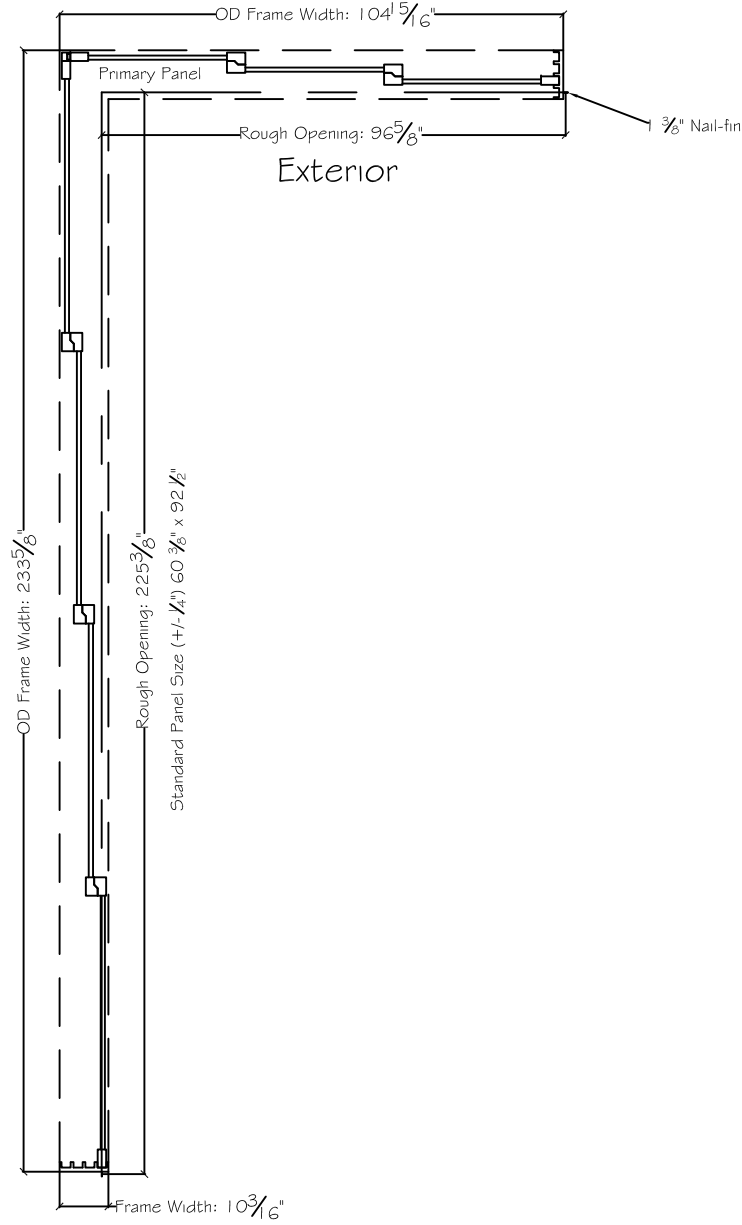

3750 Series Interior

Standard Panel Size (+/- 1/4") 36 3/8" x 92 1/2"

450 Delta Ave
Brea, Ca 92821
(714) 385-1202

www.windorsystems.com

Notice: This document contains information proprietary to and is protected by copyright of Win-Dor Inc. and shall not be copied, disclosed to others, or used for any purpose other than that for which it is given, without the written permission of Win-Dor Inc.

Project:	File name: 3750 Multislide 270 with 1.375 inch Nail-fin Ext.	Date: 20180622
Notes:	Layout: 20090 270.4.3P	Drawn by: J Johnson