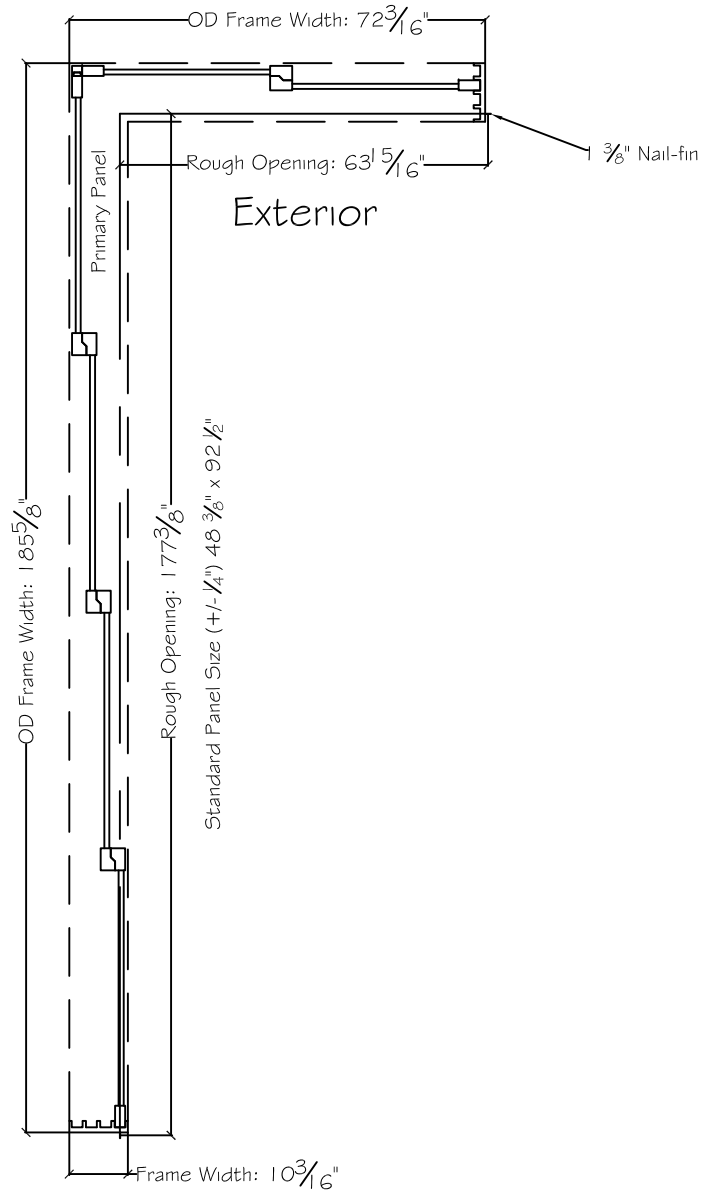

3750 Series Interior

Standard Panel Size (+/- 1/4") 36 3/8" x 92 1/2"

450 Delta Ave
Brea, Ca 92821
(714) 385-1202

Notice: This document contains information proprietary to and is protected by copyright of Win-Dor Inc. and shall not be copied, disclosed to others, or used for any purpose other than that for which it is given, without the written permission of Win-Dor Inc.

Project:	File name: 3750 Multislide 270 with 1.375 inch Nail-fin Ext.	Date: 20181009
Notes:	Layout: 16060 270.4P.2	Drawn by: J Johnson