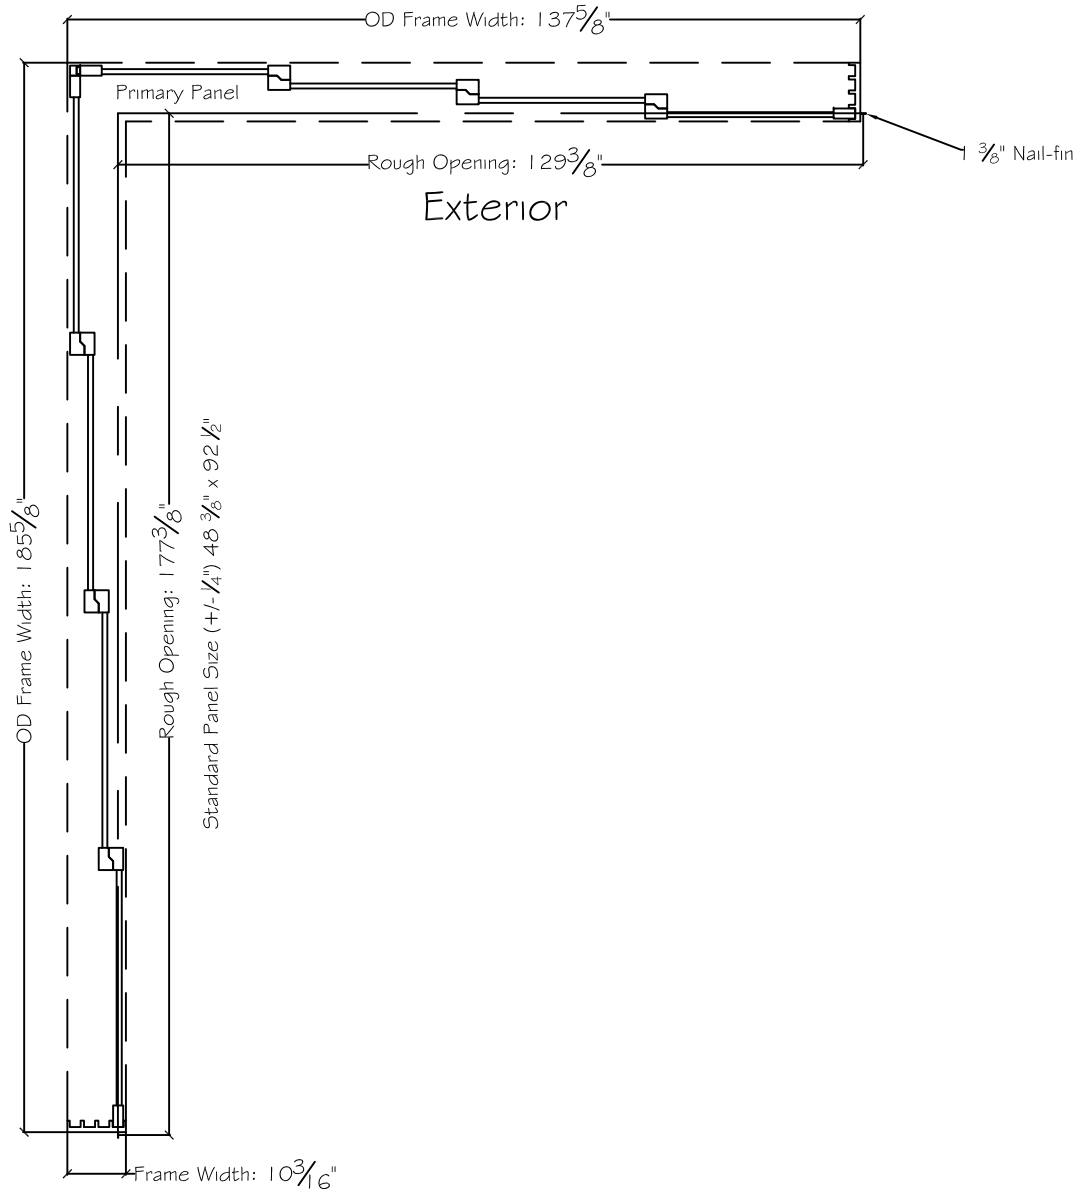

# 3750 Series Interior

Standard Panel Size (+/- 1/4") 36 3/8" x 92 1/2"

450 Delta Ave  
Brea, Ca 92821  
(714) 385-1202

Notice: This document contains information proprietary to and is protected by copyright of Win-Dor Inc. and shall not be copied, disclosed to others, or used for any purpose other than that for which it is given, without the written permission of Win-Dor Inc.

Project:	File name: 3750 Multislide 270 with 1.375 inch Nail-fin Ext.	Date: 20180620
Notes:	Layout: 160120 270.4.4P	Drawn by: J Johnson