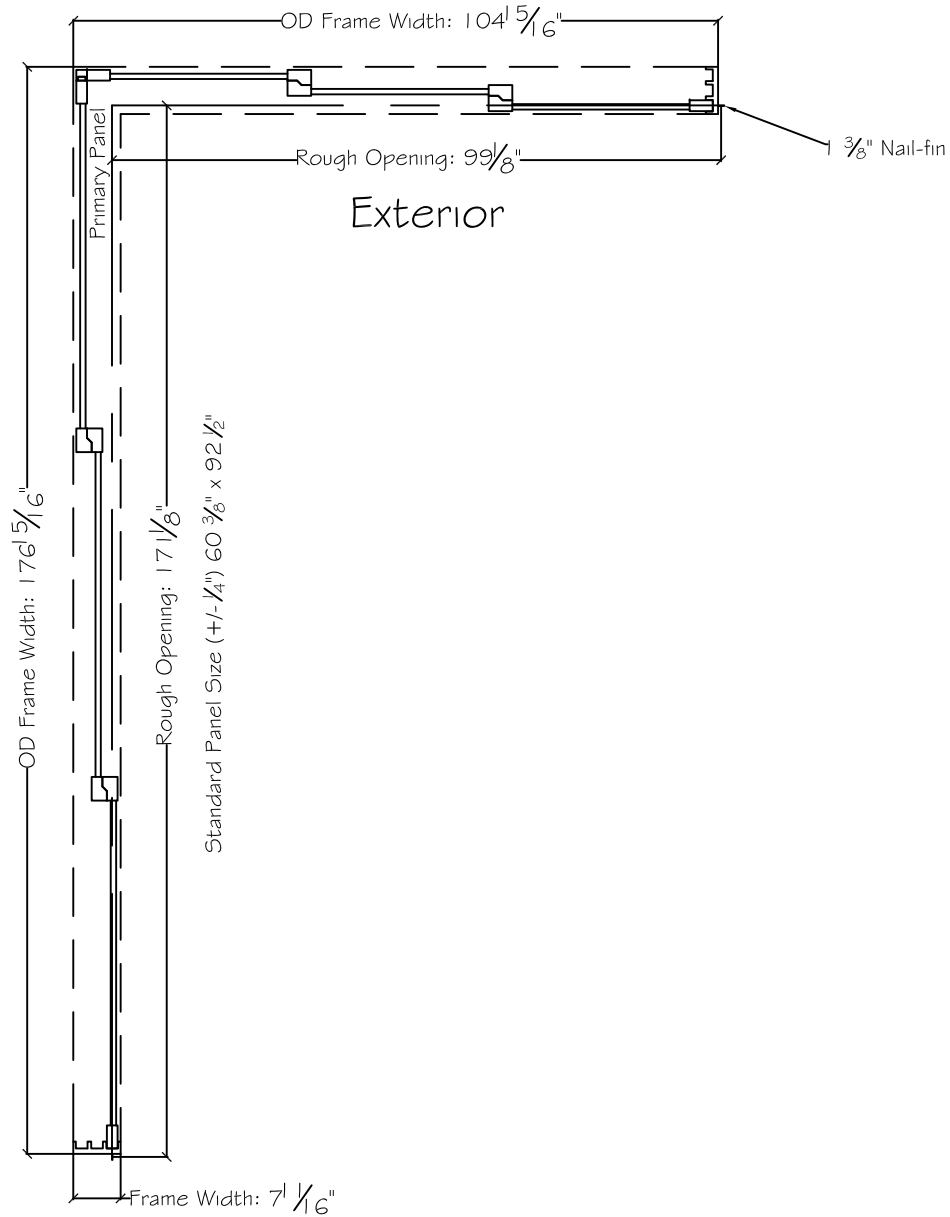

# 3750 Series Interior

Standard Panel Size (+/- 1/4") 36 3/8" x 92 1/2"

450 Delta Ave  
Brea, Ca 92821  
(714) 385-1202

Notice: This document contains information proprietary to and is protected by copyright of Win-Dor Inc. and shall not be copied, disclosed to others, or used for any purpose other than that for which it is given, without the written permission of Win-Dor Inc.

Project:	File name: 3750 Multislide 270 with 1.375 inch Nail-fin Ext.	Date: 20190606
Notes:	Layout: 15090 270.3P.3	Drawn by: J Johnson