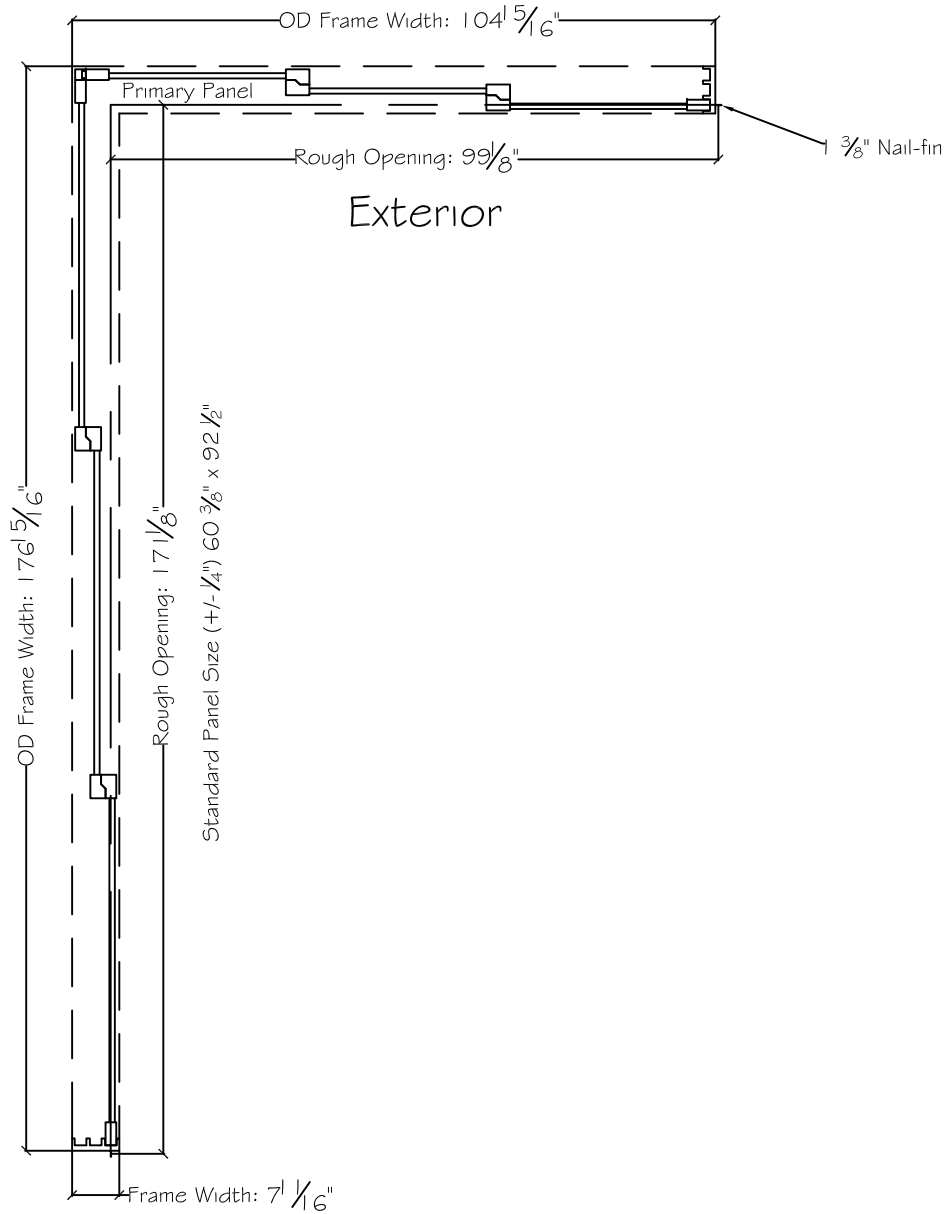

3750 Series Interior

Standard Panel Size (+/- 1/4") 36 3/8" x 92 1/2"

450 Delta Ave
Brea, Ca 92821
(714) 385-1202

Notice: This document contains information proprietary to and is protected by copyright of Win-Dor Inc. and shall not be copied, disclosed to others, or used for any purpose other than that for which it is given, without the written permission of Win-Dor Inc.

Project:	File name: 3750 Multislide 270 with 1.375 inch Nail-fin Ext.	Date: 20190606
Notes:	Layout: 15090 270.3.3P	Drawn by: J Johnson