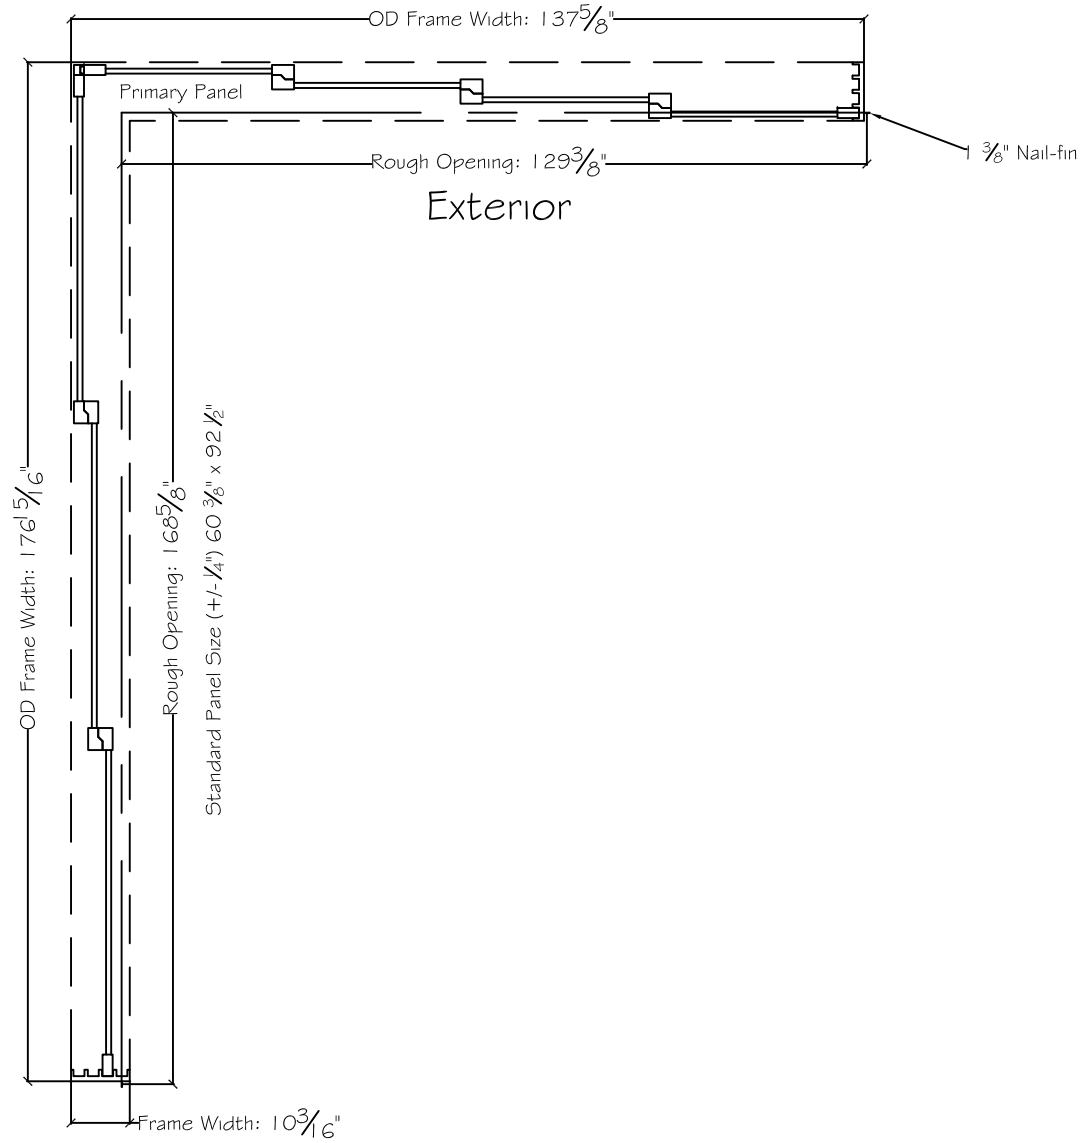

3750 Series Interior

Standard Panel Size (+/- 1/4") 36 3/8" x 92 1/2"

450 Delta Ave
Brea, Ca 92821
(714) 385-1202

Notice: This document contains information proprietary to and is protected by copyright of Win-Dor Inc. and shall not be copied, disclosed to others, or used for any purpose other than that for which it is given, without the written permission of Win-Dor Inc.

Project:	File name: 3750 Multislide 270 with 1.375 inch Nail-fin Ext.	Date: 20180620
Notes:	Layout: 150120 270.3.4P	Drawn by: J Johnson