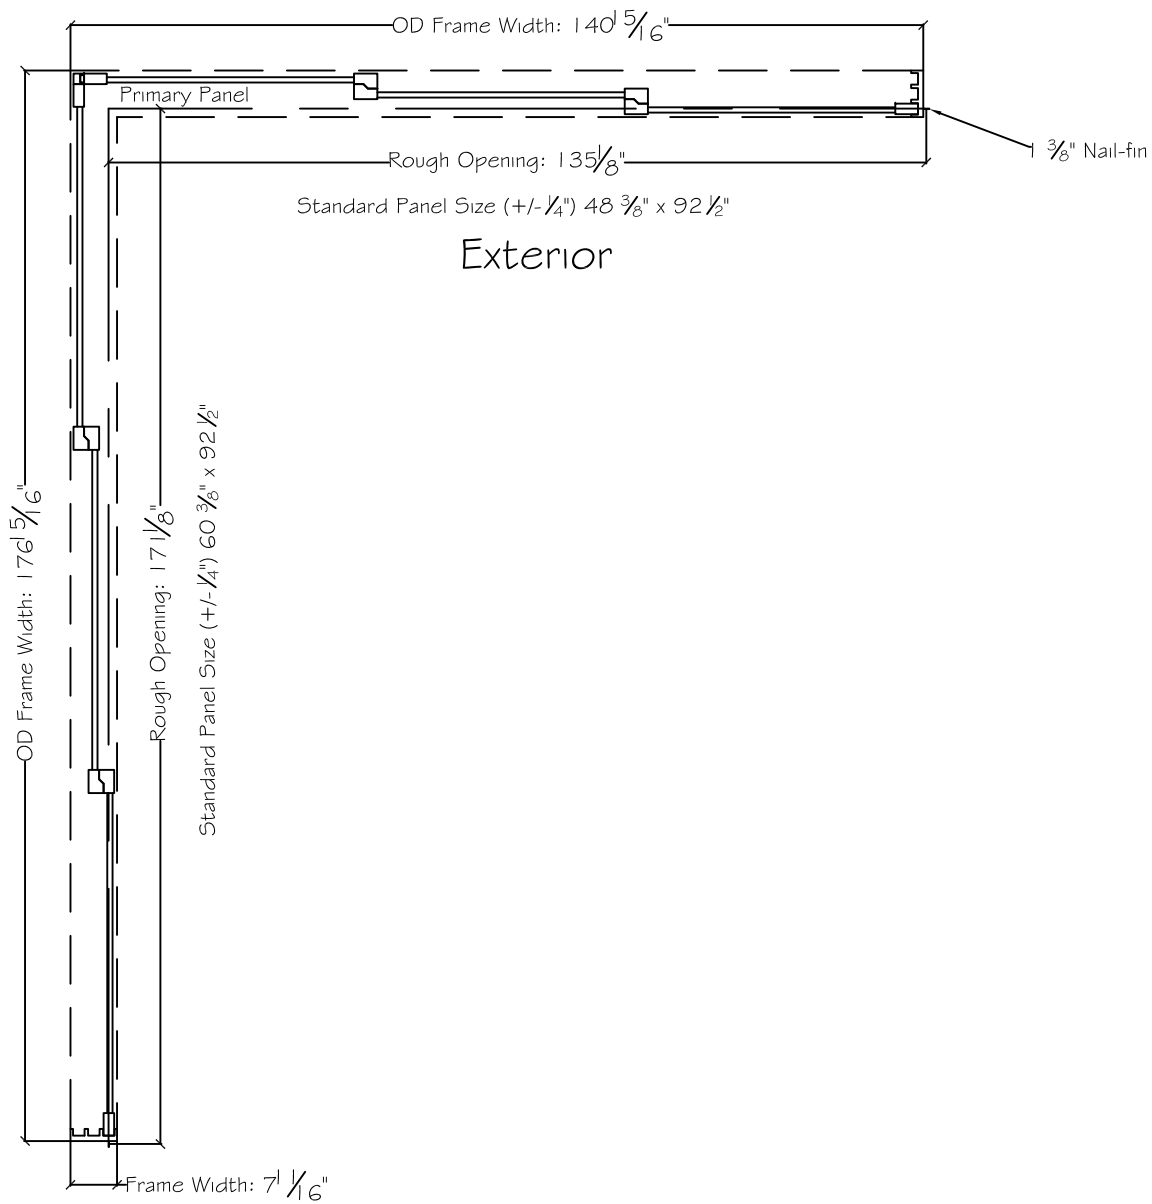

3750 Series Interior

450 Delta Ave
Brea, Ca 92821
(714) 385-1202

Notice: This document contains information proprietary to and is protected by copyright of Win-Dor Inc. and shall not be copied, disclosed to others, or used for any purpose other than that for which it is given, without the written permission of Win-Dor Inc.

Project:	File name: 3750 Multislide 270 with 1.375 inch Nail-fin Ext.	Date: 20180620
Notes:	Layout: 150120 270.3.3P	Drawn by: J Johnson